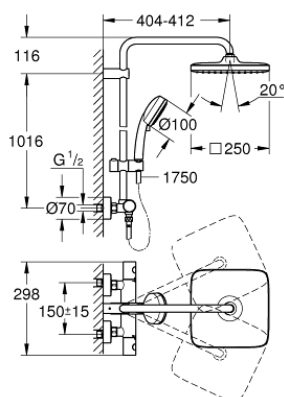

### PRODUCT DESCRIPTION

- Colour: chrome
- consisting of:
  - horizontal swivable 390 mm shower arm
  - exposed thermostat with Aquadimmer function
  - allows change between:
    - head shower Tempesta 250 Cube (26 685)
    - spray pattern: Rain
    - head shower with white rear cover
    - with ball joint, rotation angle  $\pm 10^\circ$
    - GROHE EcoJoy 9.5 l/min flow limiter
  - hand shower Tempesta Cosmopolitan 100 (27 571 001)
  - 2 spray patterns: Rain, Jet
  - GROHE EcoJoy 5.7 l/min. flow limiter
  - adjustable in height with gliding element
  - Rotaflex TwistStop shower hose 1.750 mm 1/2" x 1/2" (28 410)
  - GROHE EcoJoy - less water, perfect flow
  - GROHE TurboStat - compact cartridge with wax thermoelement
  - GROHE SafeStop - safety button at 38°C
  - GROHE SafeStop Plus - optional temperature limiter at 43°C included
  - GROHE DreamSpray - perfect spray pattern
  - GROHE LongLife finish
  - GROHE SpeedClean - effortless limescale removal
  - Inner WaterGuide - inner insulation for surface protection
  - TwistStop - to prevent hose from twisting
  - suitable for instantaneous heaters from 18 kW/h
  - minimum flow rate 7 l/min.
  - optional upgrade: GROHE EasyReach tray (26 362), sold separately
  - professional edition