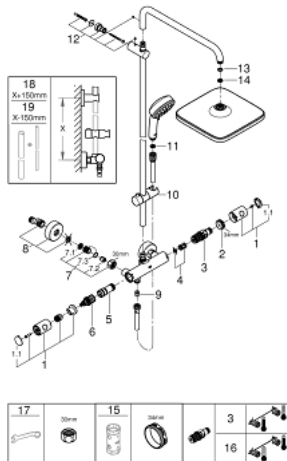

26 689 000 TEMPESTA COSMOPOLITAN SYSTEM 250 CUBE SHOWER SYSTEM WITH THERMOSTAT FOR WALL MOUNTING

SELECT SPARE PART: , February 2019 – now

- 1: Costa metal handle 1/2" (Spare part-nr. 47984000)
- 1.1: Cap (Spare part-nr. 6458500M)
- 2: Fitting ring (Spare part-nr. 47743000)
- 3: Thermostatic compact cartridge 1/2" (Spare part-nr. 47439000)
- 4: Sound absorber (Spare part-nr. 47398000)
- 5: Water flow (Spare part-nr. 47751000)
- 6: Aquadimmer (Spare part-nr. 12433000)
- 7: Non-return valve (Spare part-nr. 47189000)
- 7.1: Dirt strainer (Spare part-nr. 0726400M)
- 7.2: Non-return valve (Spare part-nr. 08565000)
- 7.3: O-ring $\varnothing 17 \times \varnothing 2$ (Spare part-nr. 0305500M)
- 8: S-union (Spare part-nr. 12662000)
- 9: Non-return valve (Spare part-nr. 08565000)
- 10: Sliding piece (Spare part-nr. 12140000)
- 11: Dirt strainer (Spare part-nr. 0700200M)
- 12: Outlet shower holder (Spare part-nr. 48423000)
- 13: Fibre seal dia. 12x2 mm (Spare part-nr. 0138900M)
- 14: Dirt strainer (Spare part-nr. 48007000)
- 15: Socket spanner (Spare part-nr. 19332000)*
- 16: GROHE TurboStat cartridge 1/2" (Spare part-nr. 47175000)*
- 17: Special spanner (Spare part-nr. 19377000)*
- 18: Shower system pipe for retrofitting (Spare part-nr. 48053000)*
- 19: Shower system pipe for retrofitting (Spare part-nr. 48054000)*

* Optional accessories