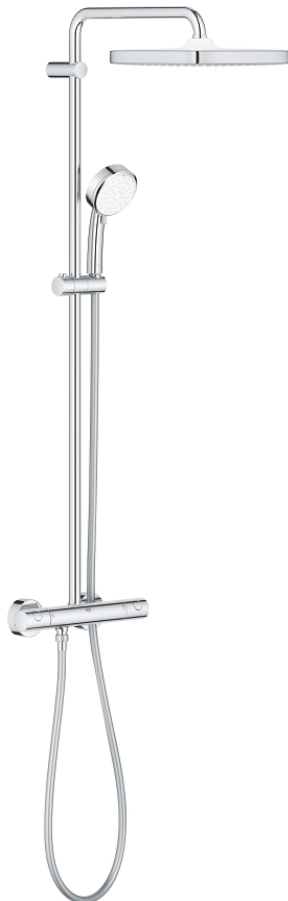

## 26 689 000 TEMPESTA COSMOPOLITAN SYSTEM 250 CUBE SHOWER SYSTEM WITH THERMOSTAT FOR WALL MOUNTING

### PRODUCT DESCRIPTION

- Colour: chrome
- consisting of:
  - horizontal swivable 390 mm shower arm
  - exposed thermostat with Aquadimmer function
  - allows change between:
    - head shower Tempesta 250 Cube (26 685)
    - spray pattern: Rain
    - head shower with white rear cover
    - with ball joint, rotation angle  $\pm 10^\circ$
    - GROHE EcoJoy 9.5 l/min flow limiter
  - hand shower Tempesta Cosmopolitan 100 (27 571 001)
  - 2 spray patterns: Rain, Jet
  - GROHE EcoJoy 5.7 l/min. flow limiter
  - adjustable in height with gliding element
  - Rotaflex TwistStop shower hose 1.750 mm 1/2" x 1/2" (28 410)
  - GROHE EcoJoy - less water, perfect flow
  - GROHE TurboStat - compact cartridge with wax thermoelement
  - GROHE SafeStop - safety button at 38°C
  - GROHE SafeStop Plus - optional temperature limiter at 43°C included
  - GROHE DreamSpray - perfect spray pattern
  - GROHE LongLife finish
  - GROHE SpeedClean - effortless limescale removal
  - Inner WaterGuide - inner insulation for surface protection
  - TwistStop - to prevent hose from twisting
  - suitable for instantaneous heaters from 18 kW/h
  - minimum flow rate 7 l/min.
  - optional upgrade: GROHE EasyReach tray (26 362), sold separately
  - professional edition