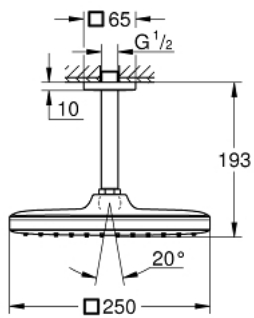

## 26 688 000 TEMPESTA 250 CUBE HEAD SHOWER SET CEILING 142 MM, 1 SPRAY

### PRODUCT DESCRIPTION

- Colour: chrome
- consisting of:
  - head shower Tempesta 250 Cube (26 685)
  - spray pattern: Rain
  - maximum flow rate (at 3 bar): 8.3 l/min
  - head shower with white rear cover
  - shower arm ceiling 142 mm (27 485)
  - with square escutcheon
  - GROHE EcoJoy - less water, perfect flow
  - GROHE DreamSpray - perfect spray pattern
  - GROHE LongLife finish
  - GROHE SpeedClean - effortless limescale removal
  - Inner WaterGuide - inner insulation for surface protection
  - suitable for instantaneous heater
  - professional edition

26 688 000 **TEMPESTA 250 CUBE HEAD SHOWER SET CEILING 142 MM, 1 SPRAY**

**SELECT SPARE PART:** , February 2019 – now

1: Fibre seal dia. 12x2 mm (Spare part-nr. 0138900M)

2: Dirt strainer (Spare part-nr. 48007000)