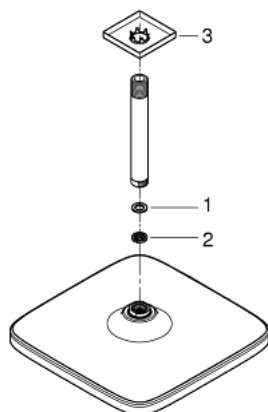

## 26 688 000 TEMPESTA 250 CUBE HEAD SHOWER SET CEILING 142 MM, 1 SPRAY

### PRODUCT DESCRIPTION

- Colour: chrome
- consisting of:
  - head shower Tempesta 250 Cube (26 685)
  - spray pattern: Rain
  - maximum flow rate (at 3 bar): 8.3 l/min
  - head shower with white rear cover
  - shower arm ceiling 142 mm (27 485)
  - with square escutcheon
  - GROHE EcoJoy - less water, perfect flow
  - GROHE DreamSpray - perfect spray pattern
  - GROHE LongLife finish
  - GROHE SpeedClean - effortless limescale removal
  - Inner WaterGuide - inner insulation for surface protection
  - suitable for instantaneous heater
  - professional edition

26 688 000 **TEMPESTA 250 CUBE HEAD SHOWER SET CEILING 142 MM, 1 SPRAY**

**SELECT SPARE PART:** , February 2019 – now

1: Fibre seal dia. 12x2 mm (Spare part-nr. 0138900M)

2: Dirt strainer (Spare part-nr. 48007000)