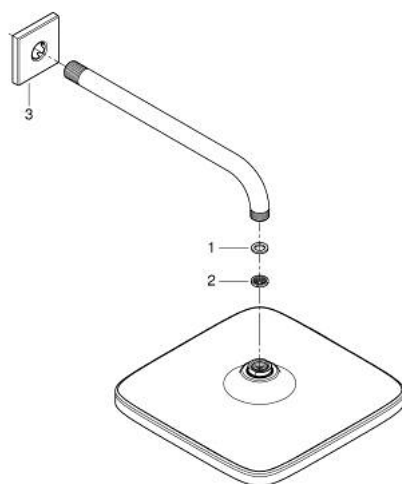

26 687 GL0 TEMPESTA 250 CUBE HEAD SHOWER SET 380 MM, 1 SPRAY

PRODUCT DESCRIPTION

- Colour: cool sunrise
- consisting of:
 - head shower Tempesta 250 Cube (26 685)
 - spray pattern: Rain
 - maximum flow rate (at 3 bar): 8.3 l/min
 - head shower with rear cover in matching colour
- shower arm 380 mm
- with square escutcheon
- GROHE EcoJoy - less water, perfect flow
- GROHE DreamSpray - perfect spray pattern
- GROHE LongLife finish
- GROHE SpeedClean - effortless limescale removal
- Inner WaterGuide - inner insulation for surface protection
- suitable for instantaneous heater
- professional edition

26 687 GL0 **TEMPESTA 250 CUBE HEAD SHOWER SET 380 MM, 1 SPRAY**

SELECT SPARE PART: , September 2021 – now

1: Fibre seal dia. 12x2 mm (Spare part-nr. 0138900M)

2: Dirt strainer (Spare part-nr. 48007000)

3: Escutcheon (Spare part-nr. 48118GL0)