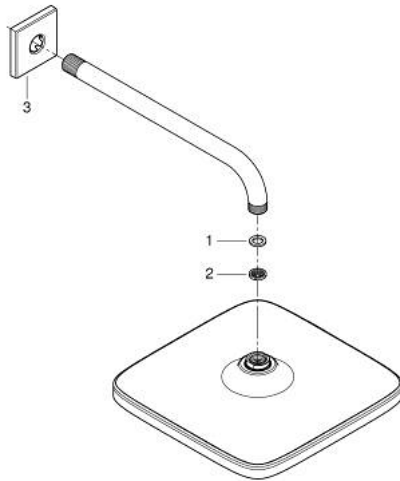

26 687 AL0 TEMPESTA 250 CUBE HEAD SHOWER SET 380 MM, 1 SPRAY

PRODUCT DESCRIPTION

- Colour: brushed hard graphite
- consisting of:
 - head shower Tempesta 250 Cube (26 685)
 - spray pattern: Rain
 - maximum flow rate (at 3 bar): 8.3 l/min
 - head shower with rear cover in matching colour
 - shower arm 380 mm
 - with square escutcheon
- GROHE EcoJoy - less water, perfect flow
- GROHE DreamSpray - perfect spray pattern
- GROHE LongLife finish
- GROHE SpeedClean - effortless limescale removal
- Inner WaterGuide - inner insulation for surface protection
- suitable for instantaneous heater
- professional edition

26 687 AL0 TEMPESTA 250 CUBE HEAD SHOWER SET 380 MM, 1 SPRAY

SELECT SPARE PART: , September 2021 – now

1: Fibre seal dia. 12x2 mm (Spare part-nr. 0138900M)

2: Dirt strainer (Spare part-nr. 48007000)

3: Escutcheon (Spare part-nr. 48118AL0)