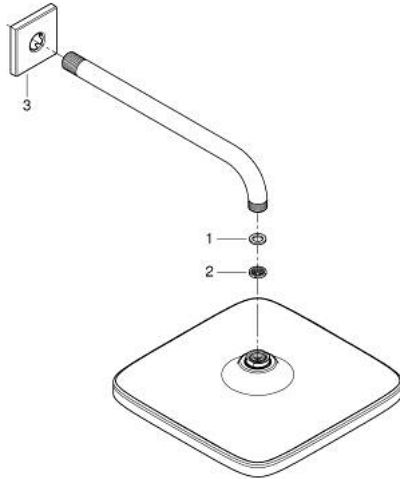

26 687 000 TEMPESTA 250 CUBE HEAD SHOWER SET 380 MM, 1 SPRAY

PRODUCT DESCRIPTION

- Colour: chrome
- consisting of:
 - head shower Tempesta 250 Cube (26 685)
 - spray pattern: Rain
 - maximum flow rate (at 3 bar): 8.3 l/min
 - head shower with white rear cover
 - shower arm 380 mm
 - with square escutcheon
- GROHE EcoJoy - less water, perfect flow
- GROHE DreamSpray - perfect spray pattern
- GROHE LongLife finish
- GROHE SpeedClean - effortless limescale removal
- Inner WaterGuide - inner insulation for surface protection
- suitable for instantaneous heater
- professional edition

26 687 000 **TEMPESTA 250 CUBE HEAD SHOWER SET 380 MM, 1 SPRAY**

SELECT SPARE PART: , February 2019 – now

1: Fibre seal dia. 12x2 mm (Spare part-nr. 0138900M)

2: Dirt strainer (Spare part-nr. 48007000)

3: Escutcheon (Spare part-nr. 48118000)