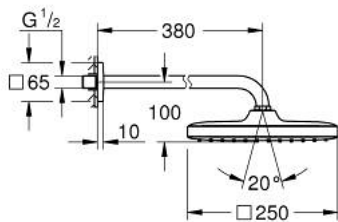

26 687 000 TEMPESTA 250 CUBE HEAD SHOWER SET 380 MM, 1 SPRAY

PRODUCT DESCRIPTION

- Colour: chrome
- consisting of:
 - head shower Tempesta 250 Cube (26 685)
 - spray pattern: Rain
 - maximum flow rate (at 3 bar): 8.3 l/min
 - head shower with white rear cover
 - shower arm 380 mm
 - with square escutcheon
- GROHE EcoJoy - less water, perfect flow
- GROHE DreamSpray - perfect spray pattern
- GROHE LongLife finish
- GROHE SpeedClean - effortless limescale removal
- Inner WaterGuide - inner insulation for surface protection
- suitable for instantaneous heater
- professional edition

26 687 000 **TEMPESTA 250 CUBE HEAD SHOWER SET 380 MM, 1 SPRAY**

SELECT SPARE PART: , February 2019 – now

1: Fibre seal dia. 12x2 mm (Spare part-nr. 0138900M)

2: Dirt strainer (Spare part-nr. 48007000)

3: Escutcheon (Spare part-nr. 48118000)