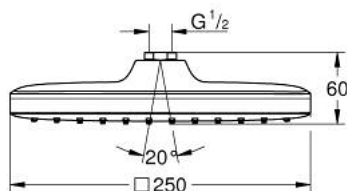

26 685 000 TEMPESTA 250 CUBE HEAD SHOWER 1 SPRAY

PRODUCT DESCRIPTION

- Colour: chrome
- spray pattern: Rain
- maximum flow rate (at 3 bar): 8 l/min
- 250 mm x 250 mm
- head shower with white rear cover
- ball joint with turning angle $\pm 10^\circ$
- connection thread $\frac{1}{2}$ "
- GROHE EcoJoy - less water, perfect flow
- GROHE DreamSpray - perfect spray pattern
- GROHE LongLife finish
- GROHE SpeedClean - effortless limescale removal
- Inner WaterGuide - inner insulation for surface protection
- suitable for instantaneous heater
- professional edition

26 685 000 **TEMPESTA 250 CUBE HEAD SHOWER 1 SPRAY**

SELECT SPARE PART: , February 2019 – now

1: Fibre seal dia. 12x2 mm (Spare part-nr. 0138900M)

2: Dirt strainer (Spare part-nr. 48007000)