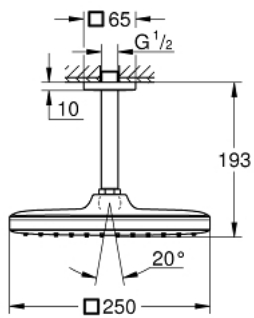

## 26 683 000 TEMPESTA 250 CUBE HEAD SHOWER SET CEILING 142 MM, 1 SPRAY

### PRODUCT DESCRIPTION

- Colour: chrome
- consisting of:
  - head shower Tempesta 250 Cube (26 681)
  - spray pattern: Rain
  - fully chrome plated surfaces
  - shower arm ceiling 142 mm (27 485)
  - with square escutcheon
  - GROHE EcoJoy - less water, perfect flow
  - GROHE DreamSpray - perfect spray pattern
  - GROHE LongLife finish
  - GROHE SpeedClean - effortless limescale removal
  - Inner WaterGuide - inner insulation for surface protection
  - suitable for instantaneous heater
- professional edition

26 683 000 **TEMPESTA 250 CUBE HEAD SHOWER SET CEILING 142 MM, 1 SPRAY**

**SELECT SPARE PART:** , February 2019 – now

1: Fibre seal dia. 12x2 mm (Spare part-nr. 0138900M)

2: Dirt strainer (Spare part-nr. 48007000)