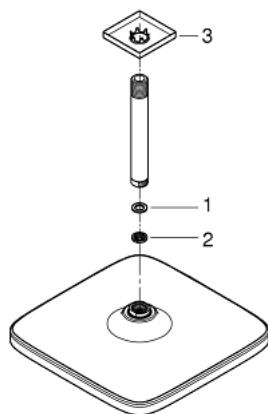

## 26 683 000 TEMPESTA 250 CUBE HEAD SHOWER SET CEILING 142 MM, 1 SPRAY

### PRODUCT DESCRIPTION

- Colour: chrome
- consisting of:
  - head shower Tempesta 250 Cube (26 681)
  - spray pattern: Rain
  - fully chrome plated surfaces
  - shower arm ceiling 142 mm (27 485)
  - with square escutcheon
  - GROHE EcoJoy - less water, perfect flow
  - GROHE DreamSpray - perfect spray pattern
  - GROHE LongLife finish
  - GROHE SpeedClean - effortless limescale removal
  - Inner WaterGuide - inner insulation for surface protection
  - suitable for instantaneous heater
- professional edition

26 683 000 **TEMPESTA 250 CUBE HEAD SHOWER SET CEILING 142 MM, 1 SPRAY**

**SELECT SPARE PART:** , February 2019 – now

1: Fibre seal dia. 12x2 mm (Spare part-nr. 0138900M)

2: Dirt strainer (Spare part-nr. 48007000)