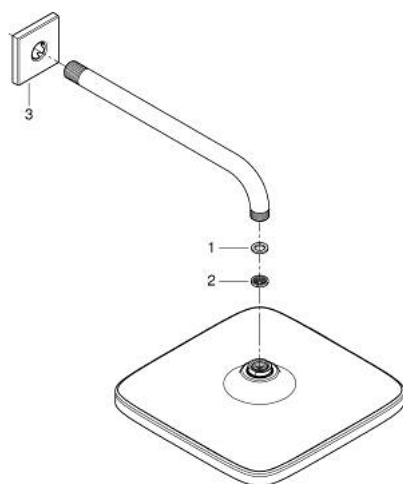

26 682 000 TEMPESTA 250 CUBE HEAD SHOWER SET 380 MM, 1 SPRAY

PRODUCT DESCRIPTION

- Colour: chrome
- consisting of:
 - head shower Tempesta 250 Cube (26 681)
 - spray pattern: Rain
 - fully chrome plated surfaces
 - shower arm 380 mm
 - with square escutcheon
- GROHE EcoJoy - less water, perfect flow
- GROHE DreamSpray - perfect spray pattern
- GROHE LongLife finish
- GROHE SpeedClean - effortless limescale removal
- Inner WaterGuide - inner insulation for surface protection
- suitable for instantaneous heater
- professional edition

26 682 000 **TEMPESTA 250 CUBE HEAD SHOWER SET 380 MM, 1 SPRAY**

SELECT SPARE PART: , February 2019 – now

1: Fibre seal dia. 12x2 mm (Spare part-nr. 0138900M)

2: Dirt strainer (Spare part-nr. 48007000)

3: Escutcheon (Spare part-nr. 48118000)