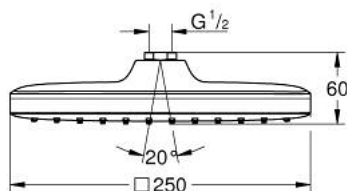

## 26 681 000 TEMPESTA 250 CUBE HEAD SHOWER 1 SPRAY

### PRODUCT DESCRIPTION

- Colour: chrome
- spray pattern: Rain
- maximum flow rate (at 3 bar): 8 l/min
- 250 mm x 250 mm
- fully chrome plated surfaces
- ball joint with turning angle  $\pm 10^\circ$
- connection thread  $\frac{1}{2}$ "
- GROHE EcoJoy - less water, perfect flow
- GROHE DreamSpray - perfect spray pattern
- GROHE LongLife finish
- GROHE SpeedClean - effortless limescale removal
- Inner WaterGuide - inner insulation for surface protection
- suitable for instantaneous heater
- professional edition

## 26 681 000 TEMPESTA 250 CUBE HEAD SHOWER 1 SPRAY

**SELECT SPARE PART:** , February 2019 – now

1: Fibre seal dia. 12x2 mm (Spare part-nr. 0138900M)

2: Dirt strainer (Spare part-nr. 48007000)