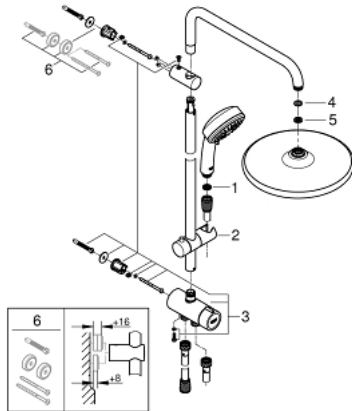

## 26 675 000 TEMPESTA COSMOPOLITAN SYSTEM 250 FLEX SHOWER SYSTEM WITH DIVERTER FOR WALL MOUNTING

### PRODUCT DESCRIPTION

- Colour: chrome
- consisting of:
  - horizontal 390 mm shower arm, adjustable before installation
  - change by diverter between hand shower, head shower or head shower
- Eco setting
- head shower Tempesta 250 (26 666)
- 2 spray patterns (via diverter): Rain, SmartRain
- head shower with white rear cover
- with ball joint, rotation angle  $\pm 10^\circ$
- GROHE EcoJoy 9.5 l/min flow limiter
- hand shower Tempesta Cosmopolitan 100 (27 575)
- spray patterns: GROHE Rain O<sup>2</sup>, Rain, Massage, Jet
- GROHE EcoJoy 9.5 l/min flow limiter
- adjustable in height with gliding element
- distance between diverter and upper bracket: 920 mm
- Relaxaflex shower hose 1500 mm 1/2" x 1/2"
- Relaxaflex shower hose 500 mm 1/2" x 1/2"
- flexible installation: connection to faucet / wall union for water supply with 1/2" thread of the 500 mm shower hose
- GROHE EcoJoy - less water, perfect flow
- GROHE DreamSpray - perfect spray pattern
- GROHE LongLife finish
- GROHE SpeedClean - effortless limescale removal
- Inner WaterGuide - inner insulation for surface protection
- suitable for instantaneous heaters from 18 kW/h
- minimum flow rate 7 l/min.
- min. recommended pressure 1.0 bar
- professional edition

## 26 675 000 TEMPESTA COSMOPOLITAN SYSTEM 250 FLEX SHOWER SYSTEM WITH DIVERTER FOR WALL MOUNTING

**SELECT SPARE PART:** , February 2019 – now

1: Dirt strainer (Spare part-nr. 0700200M)

2: Sliding piece (Spare part-nr. 12140000)

3: Diverter (Spare part-nr. 48338000)

4: Fibre seal dia. 12x2 mm (Spare part-nr. 0138900M)

5: Dirt strainer (Spare part-nr. 48007000)

6: Compensation disc (Spare part-nr. 26496000)\*

\* Optional accessories