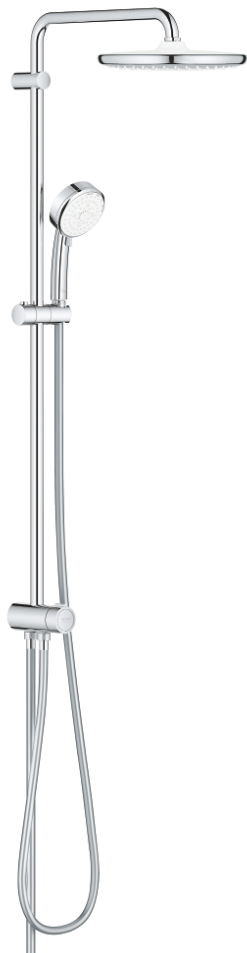

## 26 675 000 TEMPESTA COSMOPOLITAN SYSTEM 250 FLEX SHOWER SYSTEM WITH DIVERTER FOR WALL MOUNTING

### PRODUCT DESCRIPTION

- Colour: chrome
- consisting of:
  - horizontal 390 mm shower arm, adjustable before installation
  - change by diverter between hand shower, head shower or head shower
- Eco setting
- head shower Tempesta 250 (26 666)
- 2 spray patterns (via diverter): Rain, SmartRain
- head shower with white rear cover
- with ball joint, rotation angle  $\pm 10^\circ$
- GROHE EcoJoy 9.5 l/min flow limiter
- hand shower Tempesta Cosmopolitan 100 (27 575)
- spray patterns: GROHE Rain O<sup>2</sup>, Rain, Massage, Jet
- GROHE EcoJoy 9.5 l/min flow limiter
- adjustable in height with gliding element
- distance between diverter and upper bracket: 920 mm
- Relaxaflex shower hose 1500 mm 1/2" x 1/2"
- Relaxaflex shower hose 500 mm 1/2" x 1/2"
- flexible installation: connection to faucet / wall union for water supply with 1/2" thread of the 500 mm shower hose
- GROHE EcoJoy - less water, perfect flow
- GROHE DreamSpray - perfect spray pattern
- GROHE LongLife finish
- GROHE SpeedClean - effortless limescale removal
- Inner WaterGuide - inner insulation for surface protection
- suitable for instantaneous heaters from 18 kW/h
- minimum flow rate 7 l/min.
- min. recommended pressure 1.0 bar
- professional edition

## 26 675 000 TEMPESTA COSMOPOLITAN SYSTEM 250 FLEX SHOWER SYSTEM WITH DIVERTER FOR WALL MOUNTING

**SELECT SPARE PART:** , February 2019 – now

1: Dirt strainer (Spare part-nr. 0700200M)

2: Sliding piece (Spare part-nr. 12140000)

3: Diverter (Spare part-nr. 48338000)

4: Fibre seal dia. 12x2 mm (Spare part-nr. 0138900M)

5: Dirt strainer (Spare part-nr. 48007000)

6: Compensation disc (Spare part-nr. 26496000)\*

\* Optional accessories