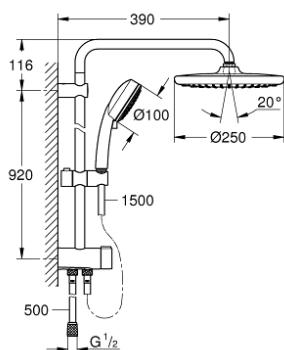

## 26 675 000 TEMPESTA COSMOPOLITAN SYSTEM 250 FLEX SHOWER SYSTEM WITH DIVERTER FOR WALL MOUNTING

### PRODUCT DESCRIPTION

- Colour: chrome
- consisting of:
  - horizontal 390 mm shower arm, adjustable before installation
  - change by diverter between hand shower, head shower or head shower
- Eco setting
- head shower Tempesta 250 (26 666)
- 2 spray patterns (via diverter): Rain, SmartRain
- head shower with white rear cover
- with ball joint, rotation angle  $\pm 10^\circ$
- GROHE EcoJoy 9.5 l/min flow limiter
- hand shower Tempesta Cosmopolitan 100 (27 575)
- spray patterns: GROHE Rain O<sup>2</sup>, Rain, Massage, Jet
- GROHE EcoJoy 9.5 l/min flow limiter
- adjustable in height with gliding element
- distance between diverter and upper bracket: 920 mm
- Relaxaflex shower hose 1500 mm 1/2" x 1/2"
- Relaxaflex shower hose 500 mm 1/2" x 1/2"
- flexible installation: connection to faucet / wall union for water supply with 1/2" thread of the 500 mm shower hose
- GROHE EcoJoy - less water, perfect flow
- GROHE DreamSpray - perfect spray pattern
- GROHE LongLife finish
- GROHE SpeedClean - effortless limescale removal
- Inner WaterGuide - inner insulation for surface protection
- suitable for instantaneous heaters from 18 kW/h
- minimum flow rate 7 l/min.
- min. recommended pressure 1.0 bar
- professional edition

## 26 675 000 TEMPESTA COSMOPOLITAN SYSTEM 250 FLEX SHOWER SYSTEM WITH DIVERTER FOR WALL MOUNTING

**SELECT SPARE PART:** , February 2019 – now

1: Dirt strainer (Spare part-nr. 0700200M)

2: Sliding piece (Spare part-nr. 12140000)

3: Diverter (Spare part-nr. 48338000)

4: Fibre seal dia. 12x2 mm (Spare part-nr. 0138900M)

5: Dirt strainer (Spare part-nr. 48007000)

6: Compensation disc (Spare part-nr. 26496000)\*

\* Optional accessories