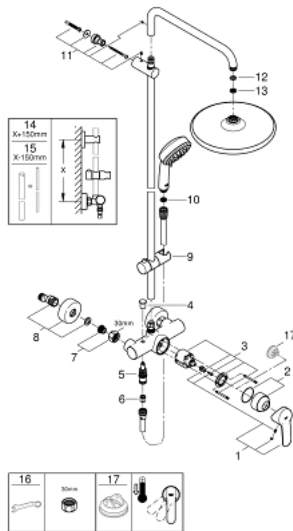

26 673 000 TEMPESTA COSMOPOLITAN SYSTEM 250 SHOWER SYSTEM WITH SINGLE LEVER MIXER FOR WALL MOUNTING

SELECT SPARE PART: , February 2019 – now

1. 1: Lever (Spare part-nr. 46726000)
   - 2: Shield (Spare part-nr. 46025000)
   - 3: Cartridge (Spare part-nr. 46048000)
   - 4: Diverter knob (Spare part-nr. 65648000)
   - 5: Diverter (Spare part-nr. 65655000)
   - 6: Non-return valve (Spare part-nr. 08565000)
   - 7: Screw joint (Spare part-nr. 45044000)
   - 8: S-union (Spare part-nr. 12662000)
   - 9: Sliding piece (Spare part-nr. 12140000)
   - 10: Dirt strainer (Spare part-nr. 0700200M)
   - 11: Outlet shower holder (Spare part-nr. 48423000)
   - 12: Fibre seal dia. 12x2 mm (Spare part-nr. 0138900M)
   - 13: Dirt strainer (Spare part-nr. 48007000)
   - 14: Shower system pipe for retrofitting (Spare part-nr. 48053000)*
   - 15: Shower system pipe for retrofitting (Spare part-nr. 48054000)*
   - 16: Special spanner (Spare part-nr. 19377000)*
   - 17: Temperature limiter (Spare part-nr. 46375000)*
2. Optional accessories