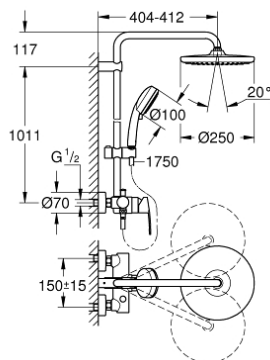

### PRODUCT DESCRIPTION

- Colour: chrome
- consisting of:
  - horizontal swivable 390 mm shower arm
  - exposed single-lever shower mixer with diverter
  - allows change between:
    - head shower Tempesta 250 (26 666)
    - spray pattern: Rain
    - head shower with white rear cover
    - with ball joint, rotation angle  $\pm 10^\circ$
  - GROHE EcoJoy 9.5 l/min flow limiter
  - hand shower Tempesta Cosmopolitan 100 (27 571 001)
  - 2 spray patterns: Rain, Jet
  - GROHE EcoJoy 5.7 l/min. flow limiter
  - adjustable in height with gliding element
  - Rotaflex TwistStop shower hose 1.750 mm 1/2" x 1/2" (28 410)
  - GROHE EcoJoy - less water, perfect flow
  - GROHE SilkMove 46 mm ceramic cartridge
  - GROHE DreamSpray - perfect spray pattern
  - GROHE LongLife finish
  - GROHE SpeedClean - effortless limescale removal
  - Inner WaterGuide - inner insulation for surface protection
  - TwistStop - to prevent hose from twisting
  - suitable for instantaneous heaters from 18 kW/h
  - minimum flow rate 7 l/min.
  - min. recommended pressure 1.0 bar
  - professional edition