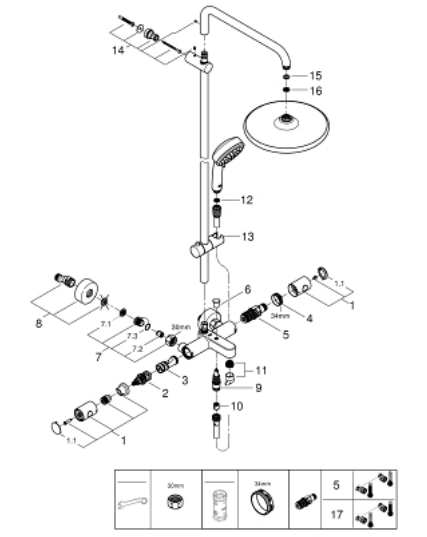

26 672 000 TEMPESTA COSMOPOLITAN SYSTEM 250 SHOWER SYSTEM WITH BATH THERMOSTAT FOR WALL MOUNTING

SELECT SPARE PART: , February 2019 – now

- 1: Costa metal handle 1/2" (Spare part-nr. 47984000)
- 1.1: Cap (Spare part-nr. 6458500M)
- 2: Aquadimmer (Spare part-nr. 47364000)
- 3: Water flow (Spare part-nr. 47887000)
- 4: Fitting ring (Spare part-nr. 47743000)
- 5: Thermostatic compact cartridge 1/2" (Spare part-nr. 47439000)
- 6: Diverter knob (Spare part-nr. 65648000)
- 7: Non-return valve (Spare part-nr. 47189000)
- 7.1: Dirt strainer (Spare part-nr. 0726400M)
- 7.2: Non-return valve (Spare part-nr. 08565000)
- 7.3: O-ring $\varnothing 17 \times \varnothing 2$ (Spare part-nr. 0305500M)
- 8: S-union (Spare part-nr. 12662000)
- 9: Diverter (Spare part-nr. 65655000)
- 10: Non-return valve (Spare part-nr. 08565000)
- 11: Mousseur (Spare part-nr. 13926000)
- 12: Dirt strainer (Spare part-nr. 0700200M)
- 13: Sliding piece (Spare part-nr. 12140000)
- 14: Outlet shower holder (Spare part-nr. 48423000)
- 15: Fibre seal dia. 12x2 mm (Spare part-nr. 0138900M)
- 16: Dirt strainer (Spare part-nr. 48007000)
- 17: GROHE TurboStat cartridge 1/2" (Spare part-nr. 47175000)*
- 18: Socket spanner (Spare part-nr. 19332000)*
- 19: Special spanner (Spare part-nr. 19377000)*