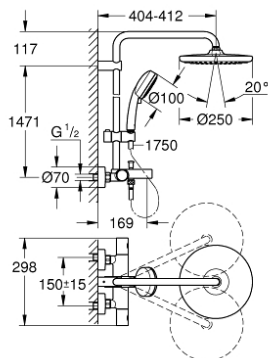

26 672 000 TEMPESTA COSMOPOLITAN SYSTEM 250 SHOWER SYSTEM WITH BATH THERMOSTAT FOR WALL MOUNTING

PRODUCT DESCRIPTION

- Colour: chrome
- consisting of:
  - horizontal swivable 390 mm shower arm
  - exposed thermostat with Aquadimmer function
  - allows change between:
    - head shower Tempesta 250 (26 666)
    - spray pattern: Rain
    - head shower with white rear cover
    - with ball joint, rotation angle $\pm 10^\circ$
  - GROHE EcoJoy 9.5 l/min flow limiter
- bath inlet
- separate diverter for hand shower
- hand shower Tempesta Cosmopolitan 100 (27 571 001)
- 2 spray patterns: Rain, Jet
- GROHE EcoJoy 5.7 l/min. flow limiter
- adjustable in height with gliding element
- Rotaflex TwistStop shower hose 1.750 mm 1/2" x 1/2" (28 410)
- GROHE EcoJoy - less water, perfect flow
- GROHE TurboStat - compact cartridge with wax thermoelement
- GROHE SafeStop - safety button at 38°C
- GROHE SafeStop Plus - optional temperature limiter at 43°C included
- GROHE DreamSpray - perfect spray pattern
- GROHE LongLife finish
- GROHE SpeedClean - effortless limescale removal
- Inner WaterGuide - inner insulation for surface protection
- TwistStop - to prevent hose from twisting
- suitable for instantaneous heaters from 18 kW/h
- minimum flow rate 7 l/min.
- professional edition