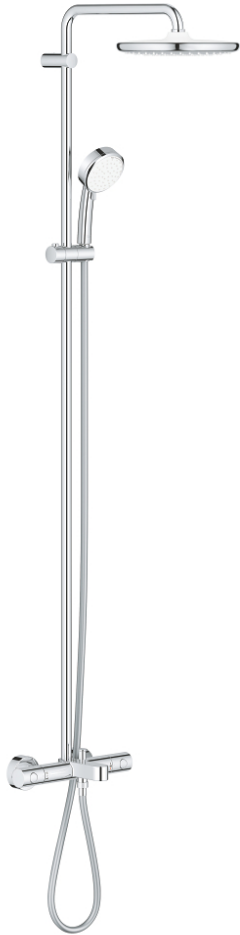

26 672 000 TEMPESTA COSMOPOLITAN SYSTEM 250 SHOWER SYSTEM WITH BATH THERMOSTAT FOR WALL MOUNTING

PRODUCT DESCRIPTION

- Colour: chrome
- consisting of:
 - horizontal swivable 390 mm shower arm
 - exposed thermostat with Aquadimmer function
 - allows change between:
 - head shower Tempesta 250 (26 666)
 - spray pattern: Rain
 - head shower with white rear cover
 - with ball joint, rotation angle $\pm 10^\circ$
 - GROHE EcoJoy 9.5 l/min flow limiter
- bath inlet
- separate diverter for hand shower
- hand shower Tempesta Cosmopolitan 100 (27 571 001)
- 2 spray patterns: Rain, Jet
- GROHE EcoJoy 5.7 l/min. flow limiter
- adjustable in height with gliding element
- Rotaflex TwistStop shower hose 1.750 mm 1/2" x 1/2" (28 410)
- GROHE EcoJoy - less water, perfect flow
- GROHE TurboStat - compact cartridge with wax thermoelement
- GROHE SafeStop - safety button at 38°C
- GROHE SafeStop Plus - optional temperature limiter at 43°C included
- GROHE DreamSpray - perfect spray pattern
- GROHE LongLife finish
- GROHE SpeedClean - effortless limescale removal
- Inner WaterGuide - inner insulation for surface protection
- TwistStop - to prevent hose from twisting
- suitable for instantaneous heaters from 18 kW/h
- minimum flow rate 7 l/min.
- professional edition