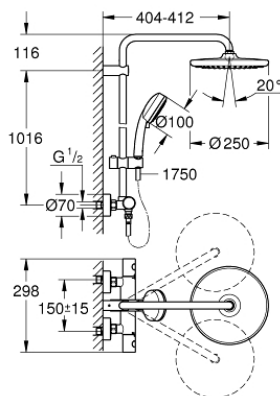

26 670 GL0 TEMPESTA COSMOPOLITAN SYSTEM 250 SHOWER SYSTEM WITH THERMOSTAT FOR WALL MOUNTING

PRODUCT DESCRIPTION

- Colour: cool sunrise
- consisting of:
 - horizontal swivable 390 mm shower arm
 - exposed thermostat with Aquadimmer function
 - allows change between:
 - head shower Tempesta 250 (26 666)
 - spray pattern: Rain
 - maximum flow rate (at 3 bar): 8 l/min
 - head shower with white rear cover
 - with ball joint, rotation angle $\pm 10^\circ$
 - hand shower Tempesta Cosmopolitan 100 (27 571 001)
 - 2 spray patterns: Rain, Jet
 - maximum flow rate (at 3 bar): 5 l/min
 - adjustable in height with gliding element
 - Rotaflex TwistStop shower hose 1.750 mm 1/2" x 1/2" (28 410)
 - GROHE EcoJoy - less water, perfect flow
 - GROHE TurboStat - compact cartridge with wax thermoelement
 - GROHE SafeStop - safety button at 38°C
 - GROHE SafeStop Plus - optional temperature limiter at 43°C included
 - GROHE DreamSpray - perfect spray pattern
 - GROHE LongLife finish
 - GROHE SpeedClean - effortless limescale removal
 - Inner WaterGuide - inner insulation for surface protection
 - TwistStop - to prevent hose from twisting
 - suitable for instantaneous heaters from 18 kW/h
 - maximum flow rate (at 3 bar): 8 l/min
 - minimum flow rate 5 l/min.
 - optional upgrade: GROHE EasyReach tray (26 362), sold separately
 - professional edition