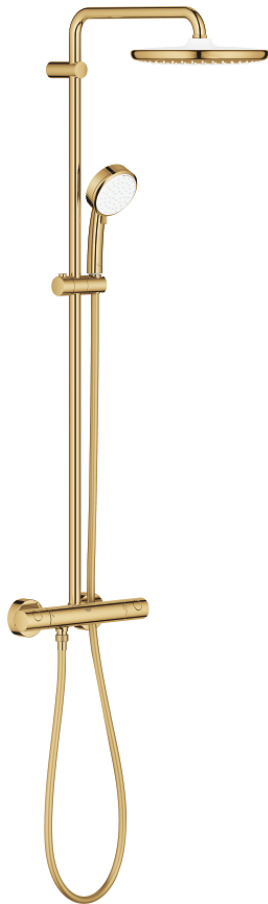

26 670 GL0 TEMPESTA COSMOPOLITAN SYSTEM 250 SHOWER SYSTEM WITH THERMOSTAT FOR WALL MOUNTING

PRODUCT DESCRIPTION

- Colour: cool sunrise
- consisting of:
 - horizontal swivable 390 mm shower arm
 - exposed thermostat with Aquadimmer function
 - allows change between:
 - head shower Tempesta 250 (26 666)
 - spray pattern: Rain
 - maximum flow rate (at 3 bar): 8 l/min
 - head shower with white rear cover
 - with ball joint, rotation angle $\pm 10^\circ$
 - hand shower Tempesta Cosmopolitan 100 (27 571 001)
 - 2 spray patterns: Rain, Jet
 - maximum flow rate (at 3 bar): 5 l/min
 - adjustable in height with gliding element
 - Rotaflex TwistStop shower hose 1.750 mm 1/2" x 1/2" (28 410)
 - GROHE EcoJoy - less water, perfect flow
 - GROHE TurboStat - compact cartridge with wax thermoelement
 - GROHE SafeStop - safety button at 38°C
 - GROHE SafeStop Plus - optional temperature limiter at 43°C included
 - GROHE DreamSpray - perfect spray pattern
 - GROHE LongLife finish
 - GROHE SpeedClean - effortless limescale removal
 - Inner WaterGuide - inner insulation for surface protection
 - TwistStop - to prevent hose from twisting
 - suitable for instantaneous heaters from 18 kW/h
 - maximum flow rate (at 3 bar): 8 l/min
 - minimum flow rate 5 l/min.
 - optional upgrade: GROHE EasyReach tray (26 362), sold separately
 - professional edition