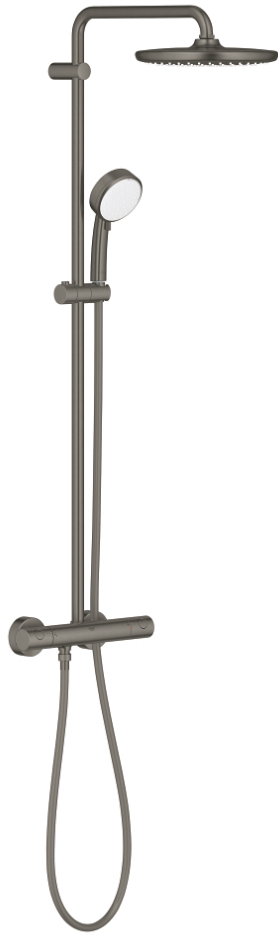

26 670 AL0 TEMPESTA COSMOPOLITAN SYSTEM 250 SHOWER SYSTEM WITH THERMOSTAT FOR WALL MOUNTING

PRODUCT DESCRIPTION

- Colour: brushed hard graphite
- consisting of:
 - horizontal swivable 390 mm shower arm
 - exposed thermostat with Aquadimmer function
 - allows change between:
 - head shower Tempesta 250 (26 666)
 - spray pattern: Rain
 - maximum flow rate (at 3 bar): 8 l/min
 - head shower with white rear cover
 - with ball joint, rotation angle $\pm 10^\circ$
 - hand shower Tempesta Cosmopolitan 100 (27 571 001)
 - 2 spray patterns: Rain, Jet
 - maximum flow rate (at 3 bar): 5 l/min
 - adjustable in height with gliding element
 - Rotaflex TwistStop shower hose 1.750 mm 1/2" x 1/2" (28 410)
 - GROHE EcoJoy - less water, perfect flow
 - GROHE TurboStat - compact cartridge with wax thermoelement
 - GROHE SafeStop - safety button at 38°C
 - GROHE SafeStop Plus - optional temperature limiter at 43°C included
 - GROHE DreamSpray - perfect spray pattern
 - GROHE LongLife finish
 - GROHE SpeedClean - effortless limescale removal
 - Inner WaterGuide - inner insulation for surface protection
 - TwistStop - to prevent hose from twisting
 - suitable for instantaneous heaters from 18 kW/h
 - maximum flow rate (at 3 bar): 8 l/min
 - minimum flow rate 5 l/min.
 - optional upgrade: GROHE EasyReach tray (26 362), sold separately
 - professional edition