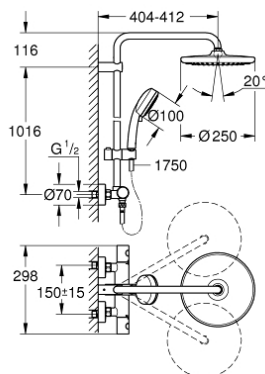

26 670 AL0 TEMPESTA COSMOPOLITAN SYSTEM 250 SHOWER SYSTEM WITH THERMOSTAT FOR WALL MOUNTING

PRODUCT DESCRIPTION

- Colour: brushed hard graphite
- consisting of:
 - horizontal swivable 390 mm shower arm
 - exposed thermostat with Aquadimmer function
 - allows change between:
 - head shower Tempesta 250 (26 666)
 - spray pattern: Rain
 - maximum flow rate (at 3 bar): 8 l/min
 - head shower with white rear cover
 - with ball joint, rotation angle $\pm 10^\circ$
 - hand shower Tempesta Cosmopolitan 100 (27 571 001)
 - 2 spray patterns: Rain, Jet
 - maximum flow rate (at 3 bar): 5 l/min
 - adjustable in height with gliding element
 - Rotaflex TwistStop shower hose 1.750 mm 1/2" x 1/2" (28 410)
 - GROHE EcoJoy - less water, perfect flow
 - GROHE TurboStat - compact cartridge with wax thermoelement
 - GROHE SafeStop - safety button at 38°C
 - GROHE SafeStop Plus - optional temperature limiter at 43°C included
 - GROHE DreamSpray - perfect spray pattern
 - GROHE LongLife finish
 - GROHE SpeedClean - effortless limescale removal
 - Inner WaterGuide - inner insulation for surface protection
 - TwistStop - to prevent hose from twisting
 - suitable for instantaneous heaters from 18 kW/h
 - maximum flow rate (at 3 bar): 8 l/min
 - minimum flow rate 5 l/min.
 - optional upgrade: GROHE EasyReach tray (26 362), sold separately
 - professional edition