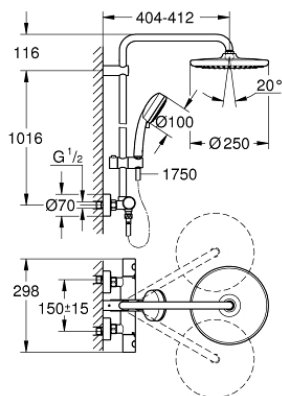

26 670 000 TEMPESTA COSMOPOLITAN SYSTEM 250 SHOWER SYSTEM WITH THERMOSTAT FOR WALL MOUNTING

PRODUCT DESCRIPTION

- Colour: chrome
- consisting of:
  - horizontal swivable 390 mm shower arm
  - exposed thermostat with Aquadimmer function
  - allows change between:
    - head shower Tempesta 250 (26 666)
    - spray pattern: Rain
    - head shower with white rear cover
    - with ball joint, rotation angle $\pm 10^\circ$
    - GROHE EcoJoy 9.5 l/min flow limiter
  - hand shower Tempesta Cosmopolitan 100 (27 571 001)
  - 2 spray patterns: Rain, Jet
  - GROHE EcoJoy 5.7 l/min. flow limiter
  - adjustable in height with gliding element
  - Rotaflex TwistStop shower hose 1.750 mm 1/2" x 1/2" (28 410)
  - GROHE EcoJoy - less water, perfect flow
  - GROHE TurboStat - compact cartridge with wax thermoelement
  - GROHE SafeStop - safety button at 38°C
  - GROHE SafeStop Plus - optional temperature limiter at 43°C included
  - GROHE DreamSpray - perfect spray pattern
  - GROHE LongLife finish
  - GROHE SpeedClean - effortless limescale removal
  - Inner WaterGuide - inner insulation for surface protection
  - TwistStop - to prevent hose from twisting
  - suitable for instantaneous heaters from 18 kW/h
  - minimum flow rate 7 l/min.
  - optional upgrade: GROHE EasyReach tray (26 362), sold separately
  - professional edition