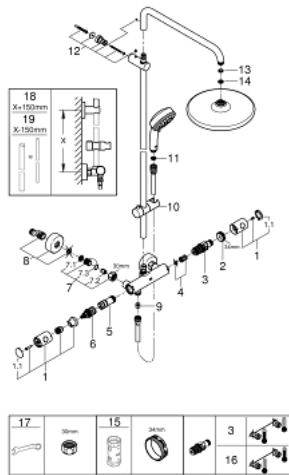

26 670 000 TEMPESTA COSMOPOLITAN SYSTEM 250 SHOWER SYSTEM WITH THERMOSTAT FOR WALL MOUNTING

SELECT SPARE PART: , February 2019 – now

- 1: Costa metal handle 1/2" (Spare part-nr. 47984000)
- 1.1: Cap (Spare part-nr. 6458500M)
- 2: Fitting ring (Spare part-nr. 47743000)
- 3: Thermostatic compact cartridge 1/2" (Spare part-nr. 47439000)
- 4: Sound absorber (Spare part-nr. 47398000)
- 5: Water flow (Spare part-nr. 47751000)
- 6: Aquadimmer (Spare part-nr. 12433000)
- 7: Non-return valve (Spare part-nr. 47189000)
- 7.1: Dirt strainer (Spare part-nr. 0726400M)
- 7.2: Non-return valve (Spare part-nr. 08565000)
- 7.3: O-ring $\varnothing 17 \times \varnothing 2$ (Spare part-nr. 0305500M)
- 8: S-union (Spare part-nr. 12662000)
- 9: Non-return valve (Spare part-nr. 08565000)
- 10: Sliding piece (Spare part-nr. 12140000)
- 11: Dirt strainer (Spare part-nr. 0700200M)
- 12: Outlet shower holder (Spare part-nr. 48423000)
- 13: Fibre seal dia. 12x2 mm (Spare part-nr. 0138900M)
- 14: Dirt strainer (Spare part-nr. 48007000)
- 15: Socket spanner (Spare part-nr. 19332000)*
- 16: GROHE TurboStat cartridge 1/2" (Spare part-nr. 47175000)*
- 17: Special spanner (Spare part-nr. 19377000)*
- 18: Shower system pipe for retrofitting (Spare part-nr. 48053000)*
- 19: Shower system pipe for retrofitting (Spare part-nr. 48054000)*