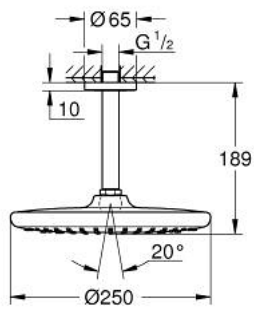

26 669 000 TEMPESTA 250 HEAD SHOWER SET CEILING 142 MM, 1 SPRAY

PRODUCT DESCRIPTION

- Colour: chrome
- consisting of:
 - head shower Tempesta 250 (26 666)
 - spray pattern: Rain
 - maximum flow rate (at 3 bar): 8.3 l/min
 - head shower with white rear cover
 - shower arm ceiling 142 mm (28 724)
 - GROHE EcoJoy - less water, perfect flow
 - GROHE DreamSpray - perfect spray pattern
 - GROHE LongLife finish
 - GROHE SpeedClean - effortless limescale removal
 - Inner WaterGuide - inner insulation for surface protection
 - suitable for instantaneous heater
- professional edition

26 669 000 **TEMPESTA 250 HEAD SHOWER SET CEILING 142 MM, 1 SPRAY**

SELECT SPARE PART: , February 2019 – now

1: Fibre seal dia. 12x2 mm (Spare part-nr. 0138900M)

2: Dirt strainer (Spare part-nr. 48007000)