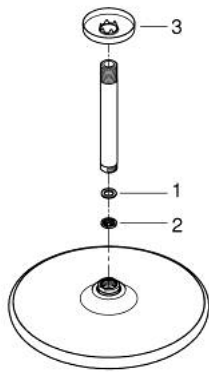

26 669 000 TEMPESTA 250 HEAD SHOWER SET CEILING 142 MM, 1 SPRAY

PRODUCT DESCRIPTION

- Colour: chrome
- consisting of:
 - head shower Tempesta 250 (26 666)
 - spray pattern: Rain
 - maximum flow rate (at 3 bar): 8.3 l/min
 - head shower with white rear cover
 - shower arm ceiling 142 mm (28 724)
 - GROHE EcoJoy - less water, perfect flow
 - GROHE DreamSpray - perfect spray pattern
 - GROHE LongLife finish
 - GROHE SpeedClean - effortless limescale removal
 - Inner WaterGuide - inner insulation for surface protection
 - suitable for instantaneous heater
- professional edition

26 669 000 **TEMPESTA 250 HEAD SHOWER SET CEILING 142 MM, 1 SPRAY**

SELECT SPARE PART: , February 2019 – now

1: Fibre seal dia. 12x2 mm (Spare part-nr. 0138900M)

2: Dirt strainer (Spare part-nr. 48007000)

3: Escutcheon (Spare part-nr. 11741000)