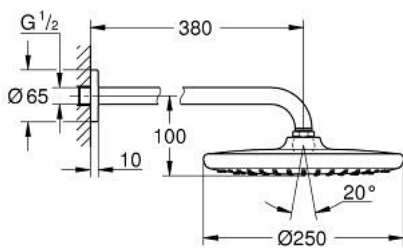

26 668 GL0 TEMPESTA 250 HEAD SHOWER SET 380 MM, 1 SPRAY

PRODUCT DESCRIPTION

- Colour: cool sunrise
- consisting of:
 - head shower Tempesta 250 (26 666)
 - spray pattern: Rain
 - maximum flow rate (at 3 bar): 8.3 l/min
 - head shower with rear cover in matching colour
- shower arm 380 mm (28 361)
- GROHE EcoJoy - less water, perfect flow
- GROHE DreamSpray - perfect spray pattern
- GROHE LongLife finish
- GROHE SpeedClean - effortless limescale removal
- Inner WaterGuide - inner insulation for surface protection
- suitable for instantaneous heater
- professional edition

26 668 GL0 TEMPESTA 250 HEAD SHOWER SET 380 MM, 1 SPRAY

SELECT SPARE PART: , September 2021 – now

1: Fibre seal dia. 12x2 mm (Spare part-nr. 0138900M)

2: Dirt strainer (Spare part-nr. 48007000)

3: escutcheon (Spare part-nr. 11741GL0)