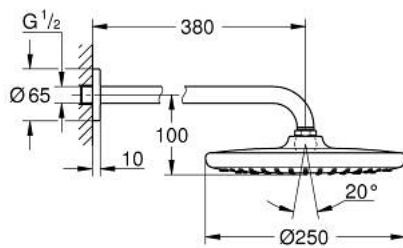

## 26 668 AL0 TEMPESTA 250 HEAD SHOWER SET 380 MM, 1 SPRAY

### PRODUCT DESCRIPTION

- Colour: brushed hard graphite
- consisting of:
  - head shower Tempesta 250 (26 666)
  - spray pattern: Rain
  - maximum flow rate (at 3 bar): 8.3 l/min
  - head shower with rear cover in matching colour
- shower arm 380 mm (28 361)
- GROHE EcoJoy - less water, perfect flow
- GROHE DreamSpray - perfect spray pattern
- GROHE LongLife finish
- GROHE SpeedClean - effortless limescale removal
- Inner WaterGuide - inner insulation for surface protection
- suitable for instantaneous heater
- professional edition

## 26 668 AL0 TEMPESTA 250 HEAD SHOWER SET 380 MM, 1 SPRAY

**SELECT SPARE PART:** , September 2021 – now

1: Fibre seal dia. 12x2 mm (Spare part-nr. 0138900M)

2: Dirt strainer (Spare part-nr. 48007000)

3: Escutcheon (Spare part-nr. 11741AL0)