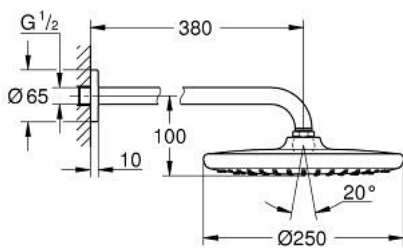

26 668 000 TEMPESTA 250 HEAD SHOWER SET 380 MM, 1 SPRAY

PRODUCT DESCRIPTION

- Colour: chrome
- consisting of:
 - head shower Tempesta 250 (26 666)
 - spray pattern: Rain
 - maximum flow rate (at 3 bar): 8.3 l/min
 - head shower with white rear cover
- shower arm 380 mm (28 361)
- GROHE EcoJoy - less water, perfect flow
- GROHE DreamSpray - perfect spray pattern
- GROHE LongLife finish
- GROHE SpeedClean - effortless limescale removal
- Inner WaterGuide - inner insulation for surface protection
- suitable for instantaneous heater
- professional edition

26 668 000 **TEMPESTA 250 HEAD SHOWER SET 380 MM, 1 SPRAY**

SELECT SPARE PART: , February 2019 – now

1: Fibre seal dia. 12x2 mm (Spare part-nr. 0138900M)

2: Dirt strainer (Spare part-nr. 48007000)

3: Escutcheon (Spare part-nr. 11741000)