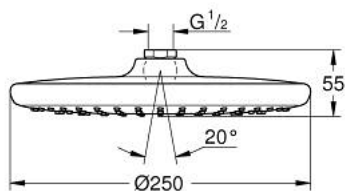

26 666 000 TEMPESTA 250 HEAD SHOWER 1 SPRAY

PRODUCT DESCRIPTION

- Colour: chrome
- spray pattern: Rain
- maximum flow rate (at 3 bar): 8.5 l/min
- Ø 250 mm
- head shower with white rear cover
- ball joint with turning angle $\pm 10^\circ$
- connection thread $\frac{1}{2}$ "
- GROHE EcoJoy - less water, perfect flow
- GROHE DreamSpray - perfect spray pattern
- GROHE LongLife finish
- GROHE SpeedClean - effortless limescale removal
- Inner WaterGuide - inner insulation for surface protection
- suitable for instantaneous heater
- min. recommended pressure 1.0 bar
- professional edition

26 666 000 TEMPESTA 250 HEAD SHOWER 1 SPRAY

SELECT SPARE PART: , February 2019 – now

1: Fibre seal dia. 12x2 mm (Spare part-nr. 0138900M)

2: Dirt strainer (Spare part-nr. 48007000)