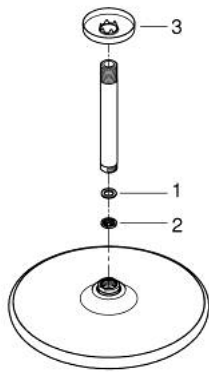

26 664 000 TEMPESTA 250 HEAD SHOWER SET CEILING 142 MM, 1 SPRAY

PRODUCT DESCRIPTION

- Colour: chrome
- consisting of:
 - head shower Tempesta 250 (26 662)
 - spray pattern: Rain
 - fully chrome plated surfaces
 - shower arm ceiling 142 mm (28 724)
- GROHE EcoJoy - less water, perfect flow
- GROHE DreamSpray - perfect spray pattern
- GROHE LongLife finish
- GROHE SpeedClean - effortless limescale removal
- Inner WaterGuide - inner insulation for surface protection
- suitable for instantaneous heater
- professional edition

26 664 000 **TEMPESTA 250 HEAD SHOWER SET CEILING 142 MM, 1 SPRAY**

SELECT SPARE PART: , February 2019 – now

1: Fibre seal dia. 12x2 mm (Spare part-nr. 0138900M)

2: Dirt strainer (Spare part-nr. 48007000)

3: Escutcheon (Spare part-nr. 11741000)