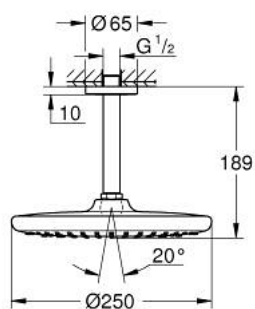

26 664 000 TEMPESTA 250 HEAD SHOWER SET CEILING 142 MM, 1 SPRAY

PRODUCT DESCRIPTION

- Colour: chrome
- consisting of:
 - head shower Tempesta 250 (26 662)
 - spray pattern: Rain
 - fully chrome plated surfaces
 - shower arm ceiling 142 mm (28 724)
- GROHE EcoJoy - less water, perfect flow
- GROHE DreamSpray - perfect spray pattern
- GROHE LongLife finish
- GROHE SpeedClean - effortless limescale removal
- Inner WaterGuide - inner insulation for surface protection
- suitable for instantaneous heater
- professional edition

26 664 000 **TEMPESTA 250 HEAD SHOWER SET CEILING 142 MM, 1 SPRAY**

SELECT SPARE PART: , February 2019 – now

1: Fibre seal dia. 12x2 mm (Spare part-nr. 0138900M)

2: Dirt strainer (Spare part-nr. 48007000)

3: Escutcheon (Spare part-nr. 11741000)