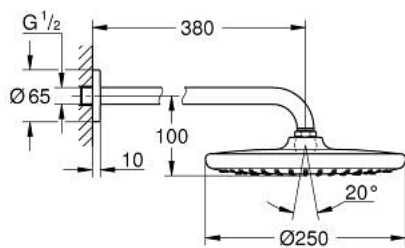

26 663 000 TEMPESTA 250 HEAD SHOWER SET 380 MM, 1 SPRAY

PRODUCT DESCRIPTION

- Colour: chrome
- consisting of:
 - head shower Tempesta 250 (26 662)
 - spray pattern: Rain
 - fully chrome plated surfaces
 - shower arm 380 mm (28 361)
- GROHE EcoJoy - less water, perfect flow
- GROHE DreamSpray - perfect spray pattern
- GROHE LongLife finish
- GROHE SpeedClean - effortless limescale removal
- Inner WaterGuide - inner insulation for surface protection
- suitable for instantaneous heater
- professional edition

26 663 000 TEMPESTA 250 HEAD SHOWER SET 380 MM, 1 SPRAY

SELECT SPARE PART: , February 2019 – now

- 1: Fibre seal dia. 12x2 mm (Spare part-nr. 0138900M)
- 2: Dirt strainer (Spare part-nr. 48007000)
- 3: Escutcheon (Spare part-nr. 11741000)