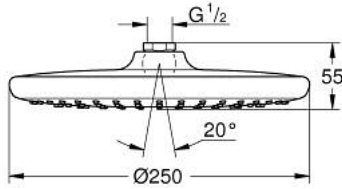

## 26 662 000 TEMPESTA 250 HEAD SHOWER 1 SPRAY

### PRODUCT DESCRIPTION

- Colour: chrome
- spray pattern: Rain
- maximum flow rate (at 3 bar): 8.5 l/min
- Ø 250 mm
- fully chrome plated surfaces
- ball joint with turning angle  $\pm 10^\circ$
- connection thread  $\frac{1}{2}$ "
- GROHE EcoJoy - less water, perfect flow
- GROHE DreamSpray - perfect spray pattern
- GROHE LongLife finish
- GROHE SpeedClean - effortless limescale removal
- Inner WaterGuide - inner insulation for surface protection
- suitable for instantaneous heater
- professional edition

## 26 662 000 TEMPESTA 250 HEAD SHOWER 1 SPRAY

**SELECT SPARE PART:** , February 2019 – now

1: Fibre seal dia. 12x2 mm (Spare part-nr. 0138900M)

2: Dirt strainer (Spare part-nr. 48007000)