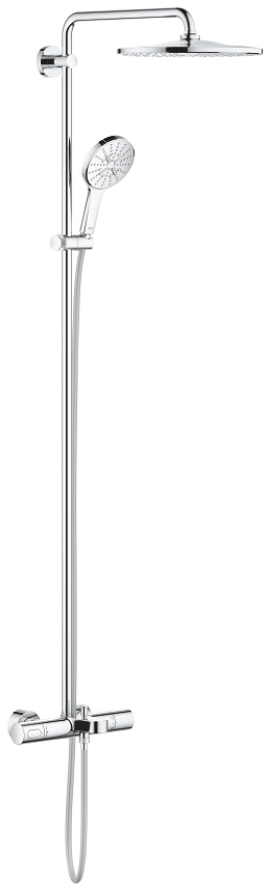

26 657 000 RAINSHOWER SMARTACTIVE 310 SHOWER SYSTEM WITH BATH THERMOSTAT FOR WALL MOUNTING

PRODUCT DESCRIPTION

- Colour: chrome
- consisting of:
 - horizontal swivable 450 mm shower arm
 - exposed thermostat with Aquadimmer function
 - allows change between:
 - head shower Rainshower Mono 310
 - maximum flow rate (at 3 bar): 7.5 l/min
 - with ball joint
 - rotation angle $\pm 15^\circ$
- bath inlet
- separate diverter for hand shower
- hand shower Rainshower SmartActive 130
 - maximum flow rate (at 3 bar): 8.5 l/min
 - adjustable in height with gliding element
 - including performance grip
- Silverflex shower hose 1750 mm
 - maximum flow rate system (at 3 bar): 8.5 l/min (without bath inlet)
- GROHE TurboStat - compact cartridge with wax thermoelement
- GROHE EcoJoy - less water, perfect flow
- GROHE SafeStop - safety button at 38°C
- GROHE SafeStop Plus - optional temperature limiter at 43°C included
- GROHE CoolTouch - no risk of scalding
- GROHE DreamSpray - perfect spray pattern
- GROHE SmartTip showering spray selection via push of a ring
- GROHE LongLife finish
- Flexible Installation - 1 adjustable bracket for existing drill holes
- GROHE SpeedClean - effortless limescale removal
- Inner WaterGuide - inner insulation for surface protection
- suitable for instantaneous heaters from 18 kW/h
- minimum flow rate 5 l/min.