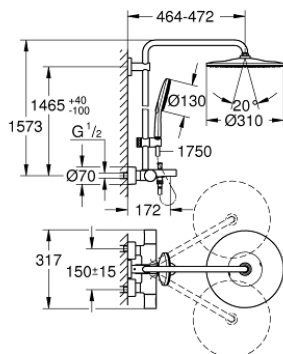

26 657 000 RAINSHOWER SMARTACTIVE 310 SHOWER SYSTEM WITH BATH THERMOSTAT FOR WALL MOUNTING

PRODUCT DESCRIPTION

- Colour: chrome
- consisting of:
 - horizontal swivable 450 mm shower arm
 - exposed thermostat with Aquadimmer function
 - allows change between:
 - head shower Rainshower Mono 310
 - maximum flow rate (at 3 bar): 7.5 l/min
 - with ball joint
 - rotation angle $\pm 15^\circ$
- bath inlet
- separate diverter for hand shower
- hand shower Rainshower SmartActive 130
 - maximum flow rate (at 3 bar): 8.5 l/min
 - adjustable in height with gliding element
 - including performance grip
- Silverflex shower hose 1750 mm
 - maximum flow rate system (at 3 bar): 8.5 l/min (without bath inlet)
- GROHE TurboStat - compact cartridge with wax thermoelement
- GROHE EcoJoy - less water, perfect flow
- GROHE SafeStop - safety button at 38°C
- GROHE SafeStop Plus - optional temperature limiter at 43°C included
- GROHE CoolTouch - no risk of scalding
- GROHE DreamSpray - perfect spray pattern
- GROHE SmartTip showering spray selection via push of a ring
- GROHE LongLife finish
- Flexible Installation - 1 adjustable bracket for existing drill holes
- GROHE SpeedClean - effortless limescale removal
- Inner WaterGuide - inner insulation for surface protection
- suitable for instantaneous heaters from 18 kW/h
- minimum flow rate 5 l/min.