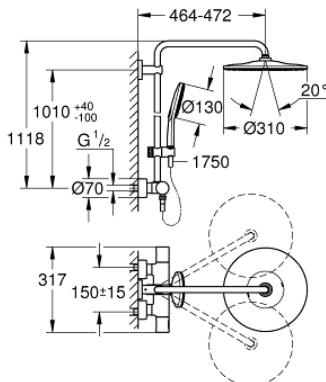

26 648 000 RAINSHOWER SMARTACTIVE 310 SHOWER SYSTEM WITH THERMOSTAT FOR WALL MOUNTING

PRODUCT DESCRIPTION

- Colour: chrome
- consisting of:
 - horizontal swivable 450 mm shower arm
 - exposed thermostat with Aquadimmer function
 - allows change between:
 - head shower Rainshower Mono 310
 - maximum flow rate (at 3 bar): 9.5 l/min
 - with ball joint
 - rotation angle $\pm 15^\circ$
 - hand shower Rainshower SmartActive 130
 - maximum flow rate (at 3 bar): 8.5 l/min
 - adjustable in height with gliding element
 - including performance grip
 - Silverflex shower hose 1750 mm
 - maximum flow rate system (at 3 bar): 9.5 l/min
 - GROHE TurboStat - compact cartridge with wax thermoelement
 - GROHE EcoJoy - less water, perfect flow
 - GROHE SafeStop - safety button at 38°C
 - GROHE SafeStop Plus - optional temperature limiter at 43°C included
 - GROHE CoolTouch - no risk of scalding
 - GROHE DreamSpray - perfect spray pattern
 - GROHE SmartTip showering spray selection via push of a ring
 - GROHE LongLife finish
- Flexible Installation - 1 adjustable bracket for existing drill holes
- GROHE SpeedClean - effortless limescale removal
- suitable for instantaneous heaters from 18 kW/h
- minimum flow rate 5 l/min.