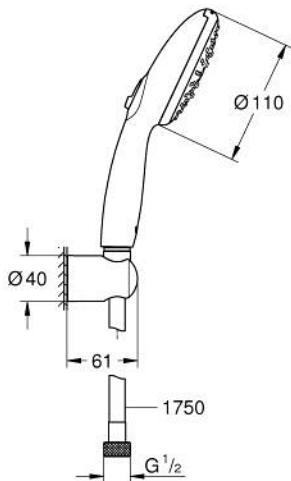

26 639 003 TEMPESTA 110 WALL HOLDER SET 3 SPRAYS (RAIN, JET, MASSAGE)

PRODUCT DESCRIPTION

- Colour: chrome
- consisting of:
 - hand shower Tempesta 110 (28 419)
 - maximum flow rate (at 3 bar): 7.4 l/min
 - wall shower holder Tempesta, non-adjustable (28 605)
 - Relaxaflex hose 1750 mm 1/2" x 1/2" (28 154)
 - GROHE EcoJoy - less water, perfect flow
 - GROHE SmartSwitch - easily rotate the dial to enjoy your preferred spray option
 - GROHE DreamSpray - perfect spray pattern
 - GROHE LongLife finish
 - GROHE SpeedClean - effortless limescale removal
 - Inner WaterGuide - inner insulation for surface protection
 - ShockProof silicone ring prevents damages caused by shower falling
 - min. recommended pressure 1.0 bar
 - suitable for instantaneous heater
 - professional edition

26 639 003 TEMPESTA 110 WALL HOLDER SET 3 SPRAYS (RAIN, JET, MASSAGE)

SELECT SPARE PART: , April 2020 – now

1: Dirt strainer (Spare part-nr. 0700200M)