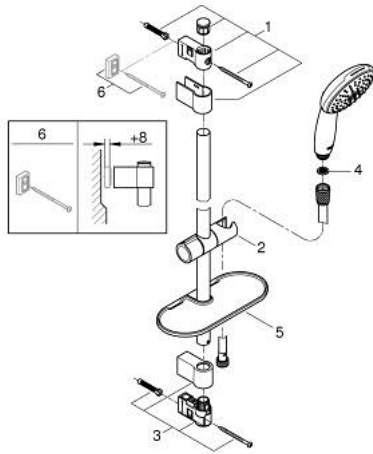

26 638 003 TEMPESTA 110 SHOWER RAIL SET 2 SPRAYS (RAIN, JET)

PRODUCT DESCRIPTION

- Colour: chrome
- consisting of:
 - hand shower Tempesta 110 (26 161)
 - maximum flow rate (at 3 bar): 7.4 l/min
 - shower rail, 600 mm (27 523)
 - Relaxaflex hose 1750 mm 1/2" x 1/2" (28 154)
 - GROHE EasyReach tray (26 770)
 - GROHE EcoJoy - less water, perfect flow
 - GROHE SmartSwitch - easily rotate the dial to enjoy your preferred spray option
 - GROHE DreamSpray - perfect spray pattern
 - GROHE LongLife finish
- Flexible Installation - 1 adjustable bracket for existing drill holes
- adjustable rail holder (turn and glide shower holder)
- GROHE SpeedClean - effortless limescale removal
- Inner WaterGuide - inner insulation for surface protection
- ShockProof silicone ring prevents damages caused by shower falling
- min. recommended pressure 1.0 bar
- suitable for instantaneous heater
- professional edition

26 638 003 TEMPESTA 110 SHOWER RAIL SET 2 SPRAYS (RAIN, JET)

SELECT SPARE PART: , November 2021 – now

1: Outlet shower holder (Spare part-nr. 48607000)

2: Sliding piece (Spare part-nr. 48609000)

3: Outlet shower holder (Spare part-nr. 48608000)