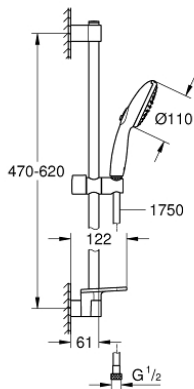

26 638 003 TEMPESTA 110 SHOWER RAIL SET 2 SPRAYS (RAIN, JET)

PRODUCT DESCRIPTION

- Colour: chrome
- consisting of:
 - hand shower Tempesta 110 (26 161)
 - maximum flow rate (at 3 bar): 7.4 l/min
 - shower rail, 600 mm (27 523)
 - Relaxaflex hose 1750 mm 1/2" x 1/2" (28 154)
 - GROHE EasyReach tray (26 770)
 - GROHE EcoJoy - less water, perfect flow
 - GROHE SmartSwitch - easily rotate the dial to enjoy your preferred spray option
 - GROHE DreamSpray - perfect spray pattern
 - GROHE LongLife finish
- Flexible Installation - 1 adjustable bracket for existing drill holes
- adjustable rail holder (turn and glide shower holder)
- GROHE SpeedClean - effortless limescale removal
- Inner WaterGuide - inner insulation for surface protection
- ShockProof silicone ring prevents damages caused by shower falling
- min. recommended pressure 1.0 bar
- suitable for instantaneous heater
- professional edition

26 638 003 TEMPESTA 110 SHOWER RAIL SET 2 SPRAYS (RAIN, JET)

SELECT SPARE PART: , November 2021 – now

1: Outlet shower holder (Spare part-nr. 48607000)

2: Sliding piece (Spare part-nr. 48609000)

3: Outlet shower holder (Spare part-nr. 48608000)