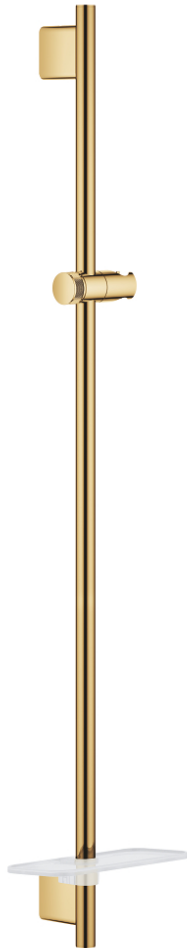

26 603 GL0 RAINSHOWER SMARTACTIVE SHOWER RAIL, 900 MM

PRODUCT DESCRIPTION

- Colour: cool sunrise
- with wall holders made of metal
- glide element and swivel holder
- GROHE FastFixation Plus (adjustable distance between wall shower holders for adaption to existing drillings)
- GROHE TileFix adjustable depth on upper and lower bracket
- GROHE EasyReach tray
- GROHE LongLife finish