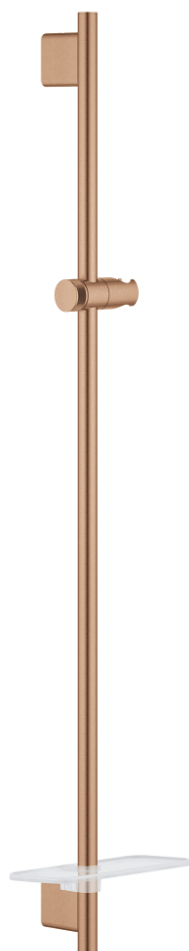

26 603 DL0 RAINSHOWER SMARTACTIVE SHOWER RAIL, 900 MM

PRODUCT DESCRIPTION

- Colour: brushed warm sunset
- with wall holders made of metal
- glide element and swivel holder
- GROHE FastFixation Plus (adjustable distance between wall shower holders for adaption to existing drillings)
- GROHE TileFix adjustable depth on upper and lower bracket
- GROHE EasyReach tray
- GROHE LongLife finish