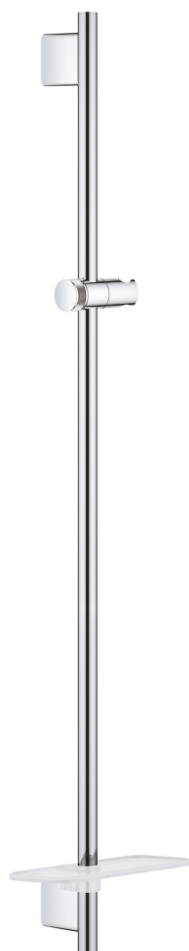

## 26 603 000 RAINSHOWER SMARTACTIVE SHOWER RAIL, 900 MM

### PRODUCT DESCRIPTION

- Colour: chrome
- with wall holders made of metal
- glide element and swivel holder
- GROHE FastFixation Plus (adjustable distance between wall shower holders for adaption to existing drillings)
- GROHE TileFix adjustable depth on upper and lower bracket
- GROHE EasyReach tray
- GROHE LongLife finish

## 26 603 000 RAINSHOWER SMARTACTIVE SHOWER RAIL, 900 MM

**SELECT SPARE PART:** , March 2018 – now

1: Outlet shower holder (Spare part-nr. 48425000)

2: Sliding piece (Spare part-nr. 48424000)

3: Soap dish (Spare part-nr. 48426000)