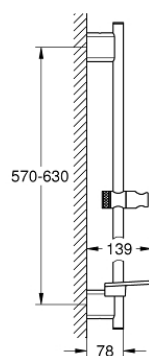

26 602 000 RAINSHOWER SMARTACTIVE SHOWER RAIL, 600 MM

PRODUCT DESCRIPTION

- Colour: chrome
- with wall holders made of metal
- glide element and swivel holder
- GROHE FastFixation Plus (adjustable distance between wall shower holders for adaption to existing drillings)
- GROHE TileFix adjustable depth on upper and lower bracket
- GROHE EasyReach tray
- GROHE LongLife finish

26 602 000 RAINSHOWER SMARTACTIVE SHOWER RAIL, 600 MM

SELECT SPARE PART: , March 2018 – now

1: Outlet shower holder (Spare part-nr. 48425000)

2: Sliding piece (Spare part-nr. 48424000)

3: Soap dish (Spare part-nr. 48426000)