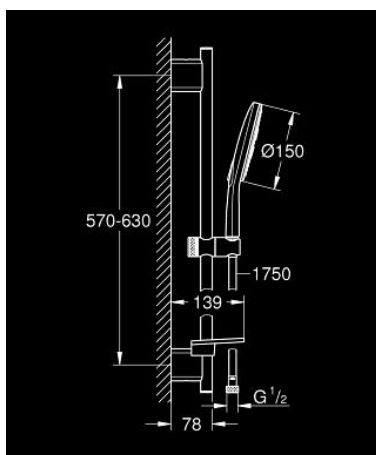

26 598 000 VITALIO SMARTACTIVE 150 SHOWER RAIL SET 3 SPRAYS

PRODUCT DESCRIPTION

- Colour: chrome
- consisting of:
 - hand shower Vitalio SmartActive 150 (26 597)
 - maximum flow rate (at 3 bar): 8.5 l/min
 - shower rail 600 mm
 - with wall holders made of metal
 - VitalioFlex Silver shower hose 1750 mm (27 506)
 - GROHE EasyReach tray
 - GROHE EcoJoy - less water, perfect flow
 - GROHE DreamSpray - perfect spray pattern
 - GROHE LongLife finish
 - GROHE FastFixation Plus adjustable distance between brackets for adaption to existing drilling holes
 - GROHE TileFix adjustable depth on upper and lower bracket
 - GROHE SpeedClean - effortless limescale removal
 - Inner WaterGuide - inner insulation for surface protection
 - TwistStop - to prevent hose from twisting
 - min. recommended pressure 1.0 bar

26 598 000 VITALIO SMARTACTIVE 150 SHOWER RAIL SET 3 SPRAYS

SELECT SPARE PART: , March 2018 – now

- 1: Outlet shower holder (Spare part-nr. 48425000)
- 2: Sliding piece (Spare part-nr. 48424000)
- 3: Soap dish (Spare part-nr. 48426000)
- 4: Dirt strainer (Spare part-nr. 0700200M)