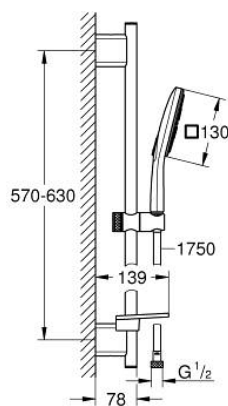

26 596 000 VITALIO SMARTACTIVE 130 CUBE SHOWER RAIL SET 3 SPRAYS

PRODUCT DESCRIPTION

- Colour: chrome
- consisting of:
 - hand shower Vitalio SmartActive 130 Cube (26 595)
 - maximum flow rate (at 3 bar): 9.5 l/min
 - shower rail 600 mm
 - with wall holders made of metal
 - VitalioFlex Silver shower hose 1750 mm (27 506)
 - GROHE EasyReach tray
 - GROHE EcoJoy - less water, perfect flow
 - GROHE DreamSpray - perfect spray pattern
 - GROHE LongLife finish
 - GROHE FastFixation Plus adjustable distance between brackets for adaption to existing drilling holes
 - GROHE TileFix adjustable depth on upper and lower bracket
 - GROHE SpeedClean - effortless limescale removal
 - Inner WaterGuide - inner insulation for surface protection
 - TwistStop - to prevent hose from twisting
 - suitable for instantaneous heater
 - min. recommended pressure 1.0 bar

26 596 000 VITALIO SMARTACTIVE 130 CUBE SHOWER RAIL SET 3 SPRAYS

SELECT SPARE PART: , March 2018 – now

- 1: Outlet shower holder (Spare part-nr. 48425000)
- 2: Sliding piece (Spare part-nr. 48424000)
- 3: Soap dish (Spare part-nr. 48426000)
- 4: Dirt strainer (Spare part-nr. 0700200M)