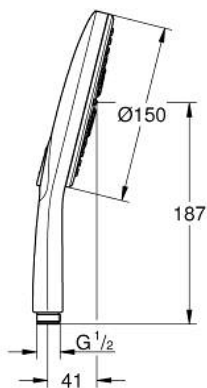

### PRODUCT DESCRIPTION

- Colour: chrome
- spray plate in corresponding colour
- spray patterns: Rain, Jet, ActiveMassage
- maximum flow rate (at 3 bar): 8.5 l/min
- GROHE EcoJoy - less water, perfect flow
- GROHE DreamSpray - perfect spray pattern
- GROHE SmartTip showering spray selection via push of a ring
- GROHE LongLife finish
- GROHE SpeedClean - effortless limescale removal
- Inner WaterGuide - inner insulation for surface protection
- universal mounting system, fitting all standard shower hoses
- suitable for instantaneous heater
- male connection thread 1/2"