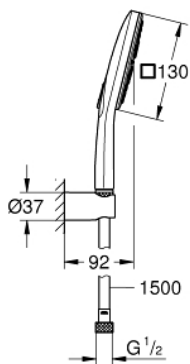

26 589 LS0 RAINSHOWER SMARTACTIVE 130 CUBE WALL HOLDER SET 3 SPRAYS

PRODUCT DESCRIPTION

- Colour: moon white
- consisting of:
 - hand shower Rainshower SmartActive 130 Cube (26 582)
 - maximum flow rate (at 3 bar): 8.5 l/min
 - spray plate moon white
 - wall shower holder (27 056)
- Silverflex shower hose 1.500 mm (28 364)
- GROHE EcoJoy - less water, perfect flow
- GROHE DreamSpray - perfect spray pattern
- GROHE LongLife finish
- GROHE SpeedClean - effortless limescale removal
- Inner WaterGuide - inner insulation for surface protection
- TwistStop - to prevent hose from twisting
- suitable for instantaneous heater

26 589 LS0 **RAINSHOWER SMARTACTIVE 130 CUBE WALL HOLDER SET 3 SPRAYS**

SELECT SPARE PART: , March 2018 – now

1: Dirt strainer (Spare part-nr. 0700200M)