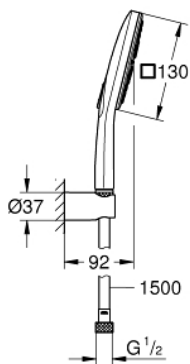

26 589 000 RAINSHOWER SMARTACTIVE 130 CUBE WALL HOLDER SET 3 SPRAYS

PRODUCT DESCRIPTION

- Colour: chrome
- consisting of:
 - hand shower Rainshower SmartActive 130 Cube (26 582)
 - maximum flow rate (at 3 bar): 8.5 l/min
 - wall shower holder (27 056)
 - Silverflex shower hose 1.500 mm (28 364)
 - GROHE EcoJoy - less water, perfect flow
 - GROHE DreamSpray - perfect spray pattern
 - GROHE LongLife finish
 - GROHE SpeedClean - effortless limescale removal
 - Inner WaterGuide - inner insulation for surface protection
 - TwistStop - to prevent hose from twisting
 - suitable for instantaneous heater

26 589 000 **RAINSHOWER SMARTACTIVE 130 CUBE WALL HOLDER SET 3 SPRAYS**

SELECT SPARE PART: , March 2018 – now

1: Dirt strainer (Spare part-nr. 0700200M)