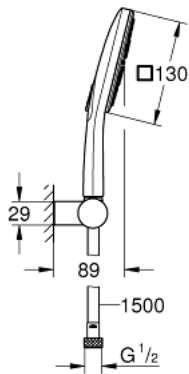

26 588 LS0 RAINSHOWER SMARTACTIVE 130 CUBE WALL HOLDER SET 3 SPRAYS

PRODUCT DESCRIPTION

- Colour: moon white
- consisting of:
 - hand shower Rainshower SmartActive 130 Cube (26 582)
 - maximum flow rate (at 3 bar): 8.5 l/min
 - spray plate moon white
 - wall shower holder, adjustable (27 055)
 - Silverflex shower hose 1.500 mm (28 364)
 - GROHE EcoJoy - less water, perfect flow
 - GROHE DreamSpray - perfect spray pattern
 - GROHE LongLife finish
 - GROHE SpeedClean - effortless limescale removal
 - Inner WaterGuide - inner insulation for surface protection
 - TwistStop - to prevent hose from twisting
 - suitable for instantaneous heater

26 588 LS0 **RAINSHOWER SMARTACTIVE 130 CUBE WALL HOLDER SET 3 SPRAYS**

SELECT SPARE PART: , March 2018 – now

1: Dirt strainer (Spare part-nr. 0700200M)