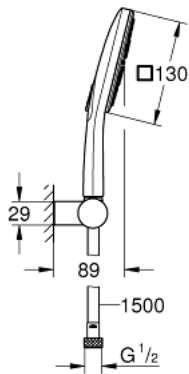

26 588 000 RAINSHOWER SMARTACTIVE 130 CUBE WALL HOLDER SET 3 SPRAYS

PRODUCT DESCRIPTION

- Colour: chrome
- consisting of:
 - hand shower Rainshower SmartActive 130 Cube (26 582)
 - maximum flow rate (at 3 bar): 8.5 l/min
 - wall shower holder, adjustable (27 055)
 - Silverflex shower hose 1.500 mm (28 364)
 - GROHE EcoJoy - less water, perfect flow
 - GROHE DreamSpray - perfect spray pattern
 - GROHE LongLife finish
 - GROHE SpeedClean - effortless limescale removal
 - Inner WaterGuide - inner insulation for surface protection
 - TwistStop - to prevent hose from twisting
 - suitable for instantaneous heater

26 588 000 **RAINSHOWER SMARTACTIVE 130 CUBE WALL HOLDER SET 3 SPRAYS**

SELECT SPARE PART: , March 2018 – now

1: Dirt strainer (Spare part-nr. 0700200M)