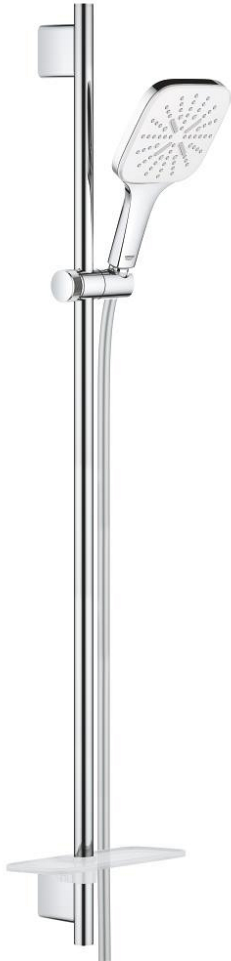

26 587 LS0 RAINSHOWER SMARTACTIVE 130 CUBE SHOWER RAIL SET 3 SPRAYS

PRODUCT DESCRIPTION

- Colour: moon white
- consisting of:
 - hand shower Rainshower SmartActive 130 Cube (26 582)
 - maximum flow rate (at 3 bar): 8.5 l/min
 - spray plate moon white
 - shower rail 900 mm
 - with wall holders made of metal
 - shower hose Silverflex 1750 mm 1/2" x 1/2" (28 388)
 - GROHE EasyReach tray
 - GROHE EcoJoy - less water, perfect flow
 - GROHE DreamSpray - perfect spray pattern
 - GROHE LongLife finish
 - GROHE FastFixation Plus adjustable distance between brackets for adaption to existing drilling holes
 - GROHE TileFix adjustable depth on upper and lower bracket
 - GROHE SpeedClean - effortless limescale removal
 - Inner WaterGuide - inner insulation for surface protection
 - TwistStop - to prevent hose from twisting
 - suitable for instantaneous heater

26 587 LS0 RAINSHOWER SMARTACTIVE 130 CUBE SHOWER RAIL SET 3 SPRAYS

SELECT SPARE PART: , March 2018 – now

1: Outlet shower holder (Spare part-nr. 48425000)

2: Sliding piece (Spare part-nr. 48424000)

3: Soap dish (Spare part-nr. 48426000)

4: Dirt strainer (Spare part-nr. 0700200M)