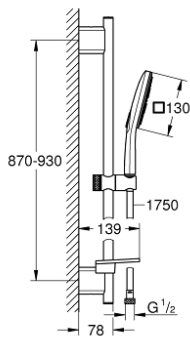

26 587 LS0 RAINSHOWER SMARTACTIVE 130 CUBE SHOWER RAIL SET 3 SPRAYS

PRODUCT DESCRIPTION

- Colour: moon white
- consisting of:
 - hand shower Rainshower SmartActive 130 Cube (26 582)
 - maximum flow rate (at 3 bar): 8.5 l/min
 - spray plate moon white
 - shower rail 900 mm
 - with wall holders made of metal
 - shower hose Silverflex 1750 mm 1/2" x 1/2" (28 388)
 - GROHE EasyReach tray
 - GROHE EcoJoy - less water, perfect flow
 - GROHE DreamSpray - perfect spray pattern
 - GROHE LongLife finish
 - GROHE FastFixation Plus adjustable distance between brackets for adaption to existing drilling holes
 - GROHE TileFix adjustable depth on upper and lower bracket
 - GROHE SpeedClean - effortless limescale removal
 - Inner WaterGuide - inner insulation for surface protection
 - TwistStop - to prevent hose from twisting
 - suitable for instantaneous heater

26 587 LS0 RAINSHOWER SMARTACTIVE 130 CUBE SHOWER RAIL SET 3 SPRAYS

SELECT SPARE PART: , March 2018 – now

1: Outlet shower holder (Spare part-nr. 48425000)

2: Sliding piece (Spare part-nr. 48424000)

3: Soap dish (Spare part-nr. 48426000)

4: Dirt strainer (Spare part-nr. 0700200M)