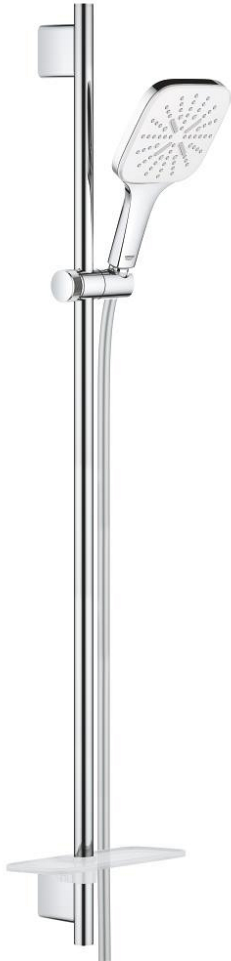

26 586 LS0 RAINSHOWER SMARTACTIVE 130 CUBE SHOWER RAIL SET 3 SPRAYS

PRODUCT DESCRIPTION

- Colour: moon white
- consisting of:
 - hand shower Rainshower SmartActive 130 Cube (26 550)
 - maximum flow rate (at 3 bar): 12 l/min
 - spray plate moon white
 - shower rail 900 mm
 - with wall holders made of metal
 - shower hose Silverflex 1750 mm 1/2" x 1/2" (28 388)
 - GROHE EasyReach tray
 - GROHE DreamSpray - perfect spray pattern
 - GROHE LongLife finish
 - GROHE FastFixation Plus adjustable distance between brackets for adaption to existing drilling holes
 - GROHE TileFix adjustable depth on upper and lower bracket
 - GROHE SpeedClean - effortless limescale removal
 - Inner WaterGuide - inner insulation for surface protection
 - TwistStop - to prevent hose from twisting
 - suitable for instantaneous heater

26 586 LS0 RAINSHOWER SMARTACTIVE 130 CUBE SHOWER RAIL SET 3 SPRAYS

SELECT SPARE PART: , March 2018 – now

1: Outlet shower holder (Spare part-nr. 48425000)

2: Sliding piece (Spare part-nr. 48424000)

3: Soap dish (Spare part-nr. 48426000)

4: Dirt strainer (Spare part-nr. 0700200M)