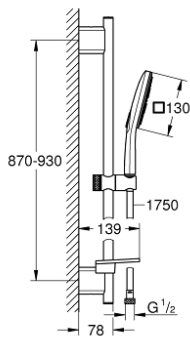

26 586 LS0 RAINSHOWER SMARTACTIVE 130 CUBE SHOWER RAIL SET 3 SPRAYS

PRODUCT DESCRIPTION

- Colour: moon white
- consisting of:
 - hand shower Rainshower SmartActive 130 Cube (26 550)
 - maximum flow rate (at 3 bar): 12 l/min
 - spray plate moon white
 - shower rail 900 mm
 - with wall holders made of metal
 - shower hose Silverflex 1750 mm 1/2" x 1/2" (28 388)
 - GROHE EasyReach tray
 - GROHE DreamSpray - perfect spray pattern
 - GROHE LongLife finish
 - GROHE FastFixation Plus adjustable distance between brackets for adaption to existing drilling holes
 - GROHE TileFix adjustable depth on upper and lower bracket
 - GROHE SpeedClean - effortless limescale removal
 - Inner WaterGuide - inner insulation for surface protection
 - TwistStop - to prevent hose from twisting
 - suitable for instantaneous heater

26 586 LS0 RAINSHOWER SMARTACTIVE 130 CUBE SHOWER RAIL SET 3 SPRAYS

SELECT SPARE PART: , March 2018 – now

1: Outlet shower holder (Spare part-nr. 48425000)

2: Sliding piece (Spare part-nr. 48424000)

3: Soap dish (Spare part-nr. 48426000)

4: Dirt strainer (Spare part-nr. 0700200M)