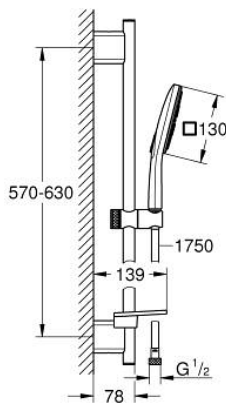

## 26 585 000 RAINSHOWER SMARTACTIVE 130 CUBE SHOWER RAIL SET 3 SPRAYS

### PRODUCT DESCRIPTION

- Colour: chrome
- consisting of:
  - hand shower Rainshower SmartActive 130 Cube (26 552)
  - maximum flow rate (at 3 bar): 5.5 l/min
  - shower rail 600 mm
  - with wall holders made of metal
- Rotaflex Metal Long-Life TwistStop shower hose 1750 mm (28 025)
- GROHE EasyReach tray
- GROHE EcoJoy - less water, perfect flow
- GROHE DreamSpray - perfect spray pattern
- GROHE LongLife finish
- GROHE FastFixation Plus adjustable distance between brackets for adaption to existing drilling holes
- GROHE TileFix adjustable depth on upper and lower bracket
- GROHE SpeedClean - effortless limescale removal
- Inner WaterGuide - inner insulation for surface protection
- TwistStop - to prevent hose from twisting
- suitable for instantaneous heater

## 26 585 000 RAINSHOWER SMARTACTIVE 130 CUBE SHOWER RAIL SET 3 SPRAYS

**SELECT SPARE PART:** , March 2018 – now

- 1: Outlet shower holder (Spare part-nr. 48425000)
- 2: Sliding piece (Spare part-nr. 48424000)
- 3: Soap dish (Spare part-nr. 48426000)
- 4: Dirt strainer (Spare part-nr. 0700200M)