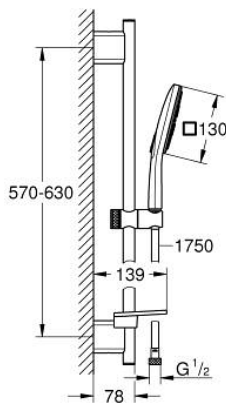

26 584 LS0 RAINSHOWER SMARTACTIVE 130 CUBE SHOWER RAIL SET 3 SPRAYS

PRODUCT DESCRIPTION

- Colour: moon white
- consisting of:
 - hand shower Rainshower SmartActive 130 Cube (26 582)
 - maximum flow rate (at 3 bar): 8.5 l/min
 - spray plate moon white
 - shower rail 600 mm
 - with wall holders made of metal
 - shower hose Silverflex 1750 mm 1/2" x 1/2" (28 388)
 - GROHE EasyReach tray
 - GROHE EcoJoy - less water, perfect flow
 - GROHE DreamSpray - perfect spray pattern
 - GROHE LongLife finish
 - GROHE FastFixation Plus adjustable distance between brackets for adaption to existing drilling holes
 - GROHE TileFix adjustable depth on upper and lower bracket
 - GROHE SpeedClean - effortless limescale removal
 - Inner WaterGuide - inner insulation for surface protection
 - TwistStop - to prevent hose from twisting
 - suitable for instantaneous heater

26 584 LS0 RAINSHOWER SMARTACTIVE 130 CUBE SHOWER RAIL SET 3 SPRAYS

SELECT SPARE PART: , March 2018 – now

1: Outlet shower holder (Spare part-nr. 48425000)

2: Sliding piece (Spare part-nr. 48424000)

3: Soap dish (Spare part-nr. 48426000)

4: Dirt strainer (Spare part-nr. 0700200M)