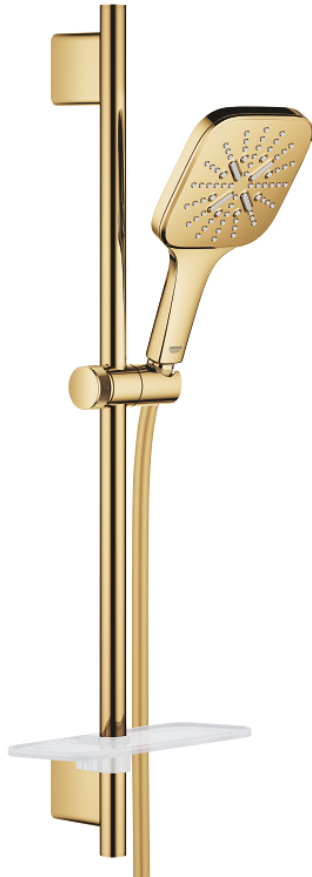

26 584 GLC RAINSHOWER SMARTACTIVE 130 CUBE SHOWER RAIL SET 3 SPRAYS

PRODUCT DESCRIPTION

- Colour: cool sunrise
- consisting of:
 - hand shower Rainshower SmartActive 130 Cube (26 582)
 - shower rail 600 mm
 - with wall holders made of metal
 - shower hose Silverflex 1750 mm 1/2" x 1/2" (28 388)
 - GROHE EasyReach tray
 - GROHE EcoJoy 9.5 l/min flow limiter
 - GROHE DreamSpray - perfect spray pattern
 - GROHE LongLife finish
 - GROHE FastFixation Plus adjustable distance between brackets for adaption to existing drilling holes
 - GROHE TileFix adjustable depth on upper and lower bracket
 - GROHE SpeedClean - effortless limescale removal
 - Inner WaterGuide - inner insulation for surface protection
 - TwistStop - to prevent hose from twisting
 - suitable for instantaneous heater