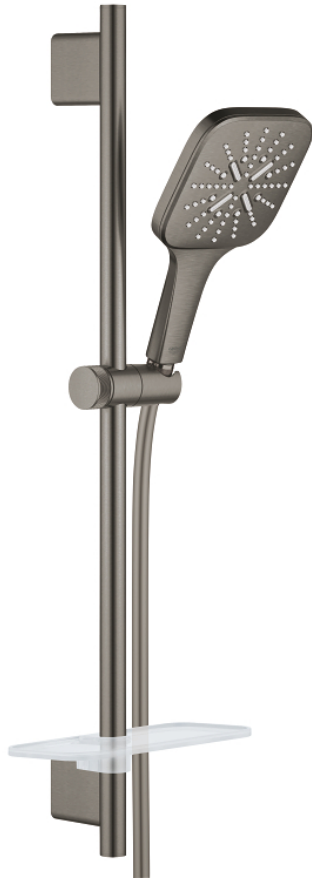

26 584 ALC RAINSHOWER SMARTACTIVE 130 CUBE SHOWER RAIL SET 3 SPRAYS

PRODUCT DESCRIPTION

- Colour: brushed hard graphite
- consisting of:
 - hand shower Rainshower SmartActive 130 Cube (26 582)
 - shower rail 600 mm
 - with wall holders made of metal
 - shower hose Silverflex 1750 mm 1/2" x 1/2" (28 388)
 - GROHE EasyReach tray
 - GROHE EcoJoy 9.5 l/min flow limiter
 - GROHE DreamSpray - perfect spray pattern
 - GROHE LongLife finish
 - GROHE FastFixation Plus adjustable distance between brackets for adaption to existing drilling holes
 - GROHE TileFix adjustable depth on upper and lower bracket
 - GROHE SpeedClean - effortless limescale removal
 - Inner WaterGuide - inner insulation for surface protection
 - TwistStop - to prevent hose from twisting
 - suitable for instantaneous heater