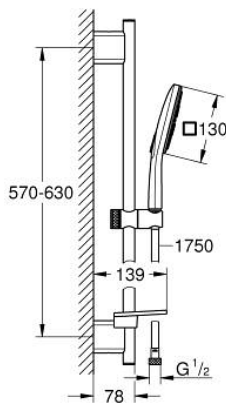

26 583 000 RAINSHOWER SMARTACTIVE 130 CUBE SHOWER RAIL SET 3 SPRAYS

PRODUCT DESCRIPTION

- Colour: chrome
- consisting of:
 - hand shower Rainshower SmartActive 130 Cube (26 550)
 - maximum flow rate (at 3 bar): 12 l/min
 - shower rail 600 mm
 - with wall holders made of metal
 - shower hose Silverflex 1750 mm 1/2" x 1/2" (28 388)
 - GROHE EasyReach tray
 - GROHE DreamSpray - perfect spray pattern
 - GROHE LongLife finish
 - GROHE FastFixation Plus adjustable distance between brackets for adaption to existing drilling holes
 - GROHE TileFix adjustable depth on upper and lower bracket
 - GROHE SpeedClean - effortless limescale removal
 - Inner WaterGuide - inner insulation for surface protection
 - TwistStop - to prevent hose from twisting
 - suitable for instantaneous heater

26 583 000 RAINSHOWER SMARTACTIVE 130 CUBE SHOWER RAIL SET 3 SPRAYS

SELECT SPARE PART: , March 2018 – now

- 1: Outlet shower holder (Spare part-nr. 48425000)
- 2: Sliding piece (Spare part-nr. 48424000)
- 3: Soap dish (Spare part-nr. 48426000)
- 4: Dirt strainer (Spare part-nr. 0700200M)