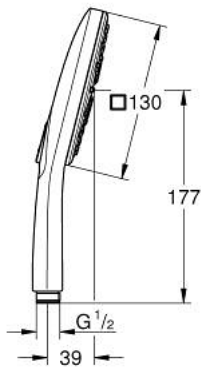

26 582 GN0 RAINSHOWER SMARTACTIVE 130 CUBE HAND SHOWER 3 SPRAYS

PRODUCT DESCRIPTION

- Colour: brushed cool sunrise
- spray plate in corresponding colour
- spray patterns: Rain, Jet, ActiveMassage
- maximum flow rate (at 3 bar): 8.5 l/min
- GROHE EcoJoy - less water, perfect flow
- GROHE DreamSpray - perfect spray pattern
- GROHE SmartTip showering spray selection via push of a ring
- GROHE LongLife finish
- GROHE SpeedClean - effortless limescale removal
- Inner WaterGuide - inner insulation for surface protection
- universal mounting system, fitting all standard shower hoses
- suitable for instantaneous heater
- min. recommended pressure 1.0 bar

26 582 GN0 RAINSHOWER SMARTACTIVE 130 CUBE HAND SHOWER 3 SPRAYS

SELECT SPARE PART: , September 2018 – now

1: Dirt strainer (Spare part-nr. 0700200M)