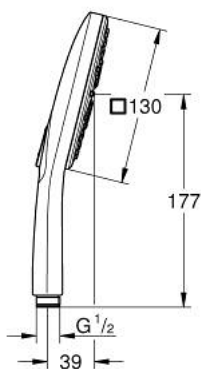

26 582 GLC RAINSHOWER SMARTACTIVE 130 CUBE HAND SHOWER 3 SPRAYS

PRODUCT DESCRIPTION

- Colour: cool sunrise
- spray plate in corresponding colour
- spray patterns: Rain, Jet, ActiveMassage
- maximum flow rate (at 3 bar): 8.5 l/min
- GROHE EcoJoy - less water, perfect flow
- GROHE DreamSpray - perfect spray pattern
- GROHE SmartTip showering spray selection via push of a ring
- GROHE LongLife finish
- GROHE SpeedClean - effortless limescale removal
- Inner WaterGuide - inner insulation for surface protection
- universal mounting system, fitting all standard shower hoses
- suitable for instantaneous heater
- min. recommended pressure 1.0 bar

26 582 GLC RAINSHOWER SMARTACTIVE 130 CUBE HAND SHOWER 3 SPRAYS

SELECT SPARE PART: , September 2021 – now

1: Dirt strainer (Spare part-nr. 0700200M)