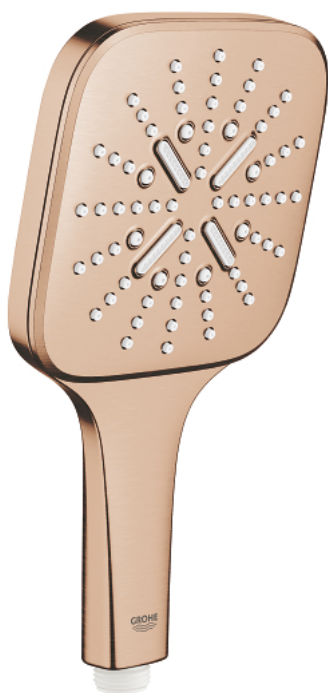

26 582 DL0 RAINSHOWER SMARTACTIVE 130 CUBE HAND SHOWER 3 SPRAYS

PRODUCT DESCRIPTION

- Colour: brushed warm sunset
- spray plate in corresponding colour
- spray patterns: Rain, Jet, ActiveMassage
- maximum flow rate (at 3 bar): 8.5 l/min
- GROHE EcoJoy - less water, perfect flow
- GROHE DreamSpray - perfect spray pattern
- GROHE SmartTip showering spray selection via push of a ring
- GROHE LongLife finish
- GROHE SpeedClean - effortless limescale removal
- Inner WaterGuide - inner insulation for surface protection
- universal mounting system, fitting all standard shower hoses
- suitable for instantaneous heater
- min. recommended pressure 1.0 bar

26 582 DL0 **RAINSHOWER SMARTACTIVE 130 CUBE HAND SHOWER 3 SPRAYS**

SELECT SPARE PART: , September 2018 – now

1: Dirt strainer (Spare part-nr. 0700200M)