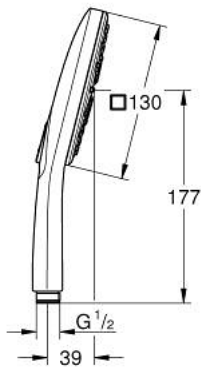

26 582 DC0 RAINSHOWER SMARTACTIVE 130 CUBE HAND SHOWER 3 SPRAYS

PRODUCT DESCRIPTION

- Colour: Supersteel
- spray plate in corresponding colour
- spray patterns: Rain, Jet, ActiveMassage
- maximum flow rate (at 3 bar): 8.5 l/min
- GROHE EcoJoy - less water, perfect flow
- GROHE DreamSpray - perfect spray pattern
- GROHE SmartTip showering spray selection via push of a ring
- GROHE LongLife finish
- GROHE SpeedClean - effortless limescale removal
- Inner WaterGuide - inner insulation for surface protection
- universal mounting system, fitting all standard shower hoses
- suitable for instantaneous heater

26 582 DC0 RAINSHOWER SMARTACTIVE 130 CUBE HAND SHOWER 3 SPRAYS

SELECT SPARE PART: , July 2018 – now

1: Dirt strainer (Spare part-nr. 0700200M)