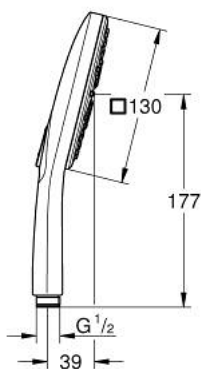

## 26 582 A00 RAINSHOWER SMARTACTIVE 130 CUBE HAND SHOWER 3 SPRAYS

### PRODUCT DESCRIPTION

- Colour: hard graphite
- spray plate in corresponding colour
- spray patterns: Rain, Jet, ActiveMassage
- maximum flow rate (at 3 bar): 8.5 l/min
- GROHE EcoJoy - less water, perfect flow
- GROHE DreamSpray - perfect spray pattern
- GROHE SmartTip showering spray selection via push of a ring
- GROHE LongLife finish
- GROHE SpeedClean - effortless limescale removal
- Inner WaterGuide - inner insulation for surface protection
- universal mounting system, fitting all standard shower hoses
- suitable for instantaneous heater
- min. recommended pressure 1.0 bar

26 582 A00 **RAINSHOWER SMARTACTIVE 130 CUBE HAND SHOWER 3 SPRAYS**

**SELECT SPARE PART:** , September 2018 – now

1: Dirt strainer (Spare part-nr. 0700200M)